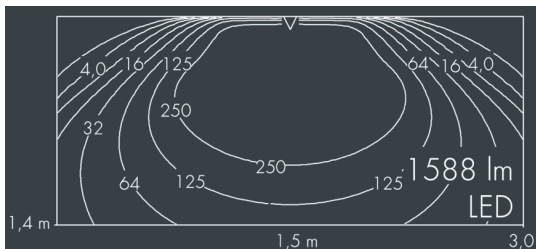

Ecoline modular system luminaire, middle

8 798 156 209

9 × 2,5 W, 1588 lm, 3000 K warm white, 1-10V, wall washer 12° / 108°

L1 = 942 mm

Customized solutions and modifications are possible: Special RAL, DB or NCS colours as polyester powder coat, luminaires in 2700 K and other colour temperatures and versions for high ambient temperature.

Specification text

housing made of extruded aluminum and corrosion-resistant die-cast aluminum AlSi12, polyester powder coated by high-quality and UV-stabilized coating process, Colour: silver grey, all exterior parts are stainless steel, UV stabilised, impact-resistant polycarbonate cover with partial frosting for uniform light diffraction, silicon gasket, closure with 2 stainless steel screws, with stainless steel couplings on left and right side, tilt range: 220°, cable gland: M20, connecting terminal: 5 pole, highly efficient optics made of transparent thermoplastic for precise lighting tasks, CRI > 80, max 2 SDCM, service life L90/B10 > 50.000 h, Beam angle (FWHM): 12° / 108°, luminous flux: 1588 lm, wattage: 23 W, delivered lumens 71 lm/W, protection type IP65, protection class I, impact resistance IK10, windage area 0,05 m², dimensions (L×H×W): 942 × 58 × 54 mm, weight 2.9 kg

 IP65 IK10

Specification

Wattage	23 W	Beam angle (FWHM)	12° / 108°
Delivered lumens	71 lm/W	Housing colour	silver grey
Light source	LED 3000 K	Power supply cable	Ø 6 – 10 mm
Color Rendering Index	CRI > 80	Protection type	IP65
Colour tolerance	max 2 SDCM	Protection class	I
Lifetime ta 25° C	L90/B10 > 50.000 h	Impact resistance	IK10
Control gear	1-10V	Windage area	0,05m ²
Input voltage AC	110 – 240 V	Dimensions	942 × 58 × 54 mm
Input voltage DC	195-	Weight	2,90 kg
Voltage protection	2 kV L/N 4 kV L/PE	Max. ambient temperature ta	40°
Luminaires per B16A / C16A	50 / 85		