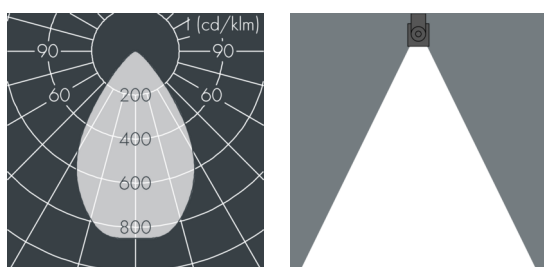

## Ecoline modular system luminaire, middle

8 798 156 159

9 × 2,5 W, 1623 lm, 3000 K warm white, DALI, wide beam 67°

L1 = 942 mm

Customized solutions and modifications are possible: Special RAL, DB or NCS colours as polyester powder coat, luminaires in 2700 K and other colour temperatures and versions for high ambient temperature.

## Specification text

housing made of extruded aluminum and corrosion-resistant die-cast aluminum AlSi12, polyester powder coated by high-quality and UV-stabilized coating process, Colour: silver grey, all exterior parts are stainless steel, UV stabilised, impact-resistant polycarbonate cover with partial frosting for uniform light diffraction, silicon gasket, closure with 2 stainless steel screws, with stainless steel couplings on left and right side, tilt range: 220°, cable gland: M20, connecting terminal: 5 pole, highly efficient optics made of transparent thermoplastic for precise lighting tasks, CRI > 80, max 2 SDCM, service life L90/B10 > 50.000 h, Beam angle (FWHM): 67°, luminous flux: 1623 lm, wattage: 23 W, delivered lumens 72 lm/W, protection type IP65, protection class I, impact resistance IK10, windage area 0,05 m<sup>2</sup>, dimensions (L×H×W): 942 × 57 × 54 mm, weight 2.9 kg

## Specification

Wattage	23 W	Beam angle (FWHM)	67°
Delivered lumens	72 lm/W	Housing colour	silver grey
Light source	LED 3000 K	Power supply cable	Ø 6 – 10 mm
Color Rendering Index	CRI > 80	Protection type	IP65
Colour tolerance	max 2 SDCM	Protection class	I
Lifetime ta 25° C	L90/B10 > 50.000 h	Impact resistance	IK10
Control gear	DALI	Windage area	0,05m <sup>2</sup>
Input voltage AC	220 – 240 V	Dimensions	942 × 57 × 54 mm
Input voltage DC	195 – 255 V	Weight	2,90 kg
Voltage protection	1 kV L/N   2 kV L/PE	Max. ambient temperature ta	40°
Luminaires per B16A / C16A	28 / 46		