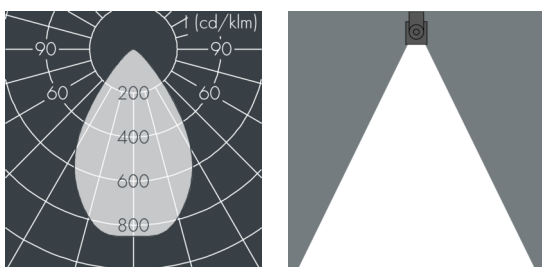

## Ecoline modular system luminaire, middle

8 798 155 259

9 × 2,5 W, 1704 lm, 4000 K neutral white, 1-10V, wide beam 67°

L1 = 942 mm

Customized solutions and modifications are possible: Special RAL, DB or NCS colours as polyester powder coat, luminaires in 2700 K and other colour temperatures and versions for high ambient temperature.

## Specification text

housing made of extruded aluminum and corrosion-resistant die-cast aluminum AlSi12, polyester powder coated by high-quality and UV-stabilized coating process, Colour: silver grey, all exterior parts are stainless steel, UV stabilised, impact-resistant polycarbonate cover with partial frosting for uniform light diffraction, silicon gasket, closure with 2 stainless steel screws, with stainless steel couplings on left and right side, tilt range: 220°, cable gland: M20, connecting terminal: 5 pole, highly efficient optics made of transparent thermoplastic for precise lighting tasks, CRI > 80, max 2 SDCM, service life L90/B10 > 50.000 h, Beam angle (FWHM): 67°, luminous flux: 1704 lm, wattage: 23 W, delivered lumens 76 lm/W, protection type IP65, protection class I, impact resistance IK10, windage area 0,05 m<sup>2</sup>, dimensions (L×H×W): 942 × 57 × 54 mm, weight 2.9 kg

## Specification

Wattage	23 W	Beam angle (FWHM)	67°
Delivered lumens	76 lm/W	Housing colour	silver grey
Light source	LED 4000 K	Power supply cable	Ø 6 – 10 mm
Color Rendering Index	CRI > 80	Protection type	IP65
Colour tolerance	max 2 SDCM	Protection class	I
Lifetime ta 25° C	L90/B10 > 50.000 h	Impact resistance	IK10
Control gear	1-10V	Windage area	0,05m <sup>2</sup>
Input voltage AC	110 – 240 V	Dimensions	942 × 57 × 54 mm
Input voltage DC	195-	Weight	2,90 kg
Voltage protection	2 kV L/N   4 kV L/PE	Max. ambient temperature ta	40°
Luminaires per B16A / C16A	50 / 85		