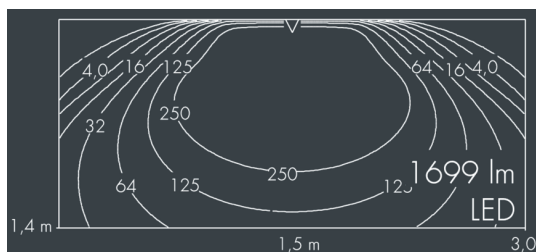

Ecoline modular system luminaire, middle

8 798 155 209

9 × 2,5 W, 1699 lm, 4000 K neutral white, 1-10V, wall washer 12° / 108°

L1 = 942 mm

Customized solutions and modifications are possible: Special RAL, DB or NCS colours as polyester powder coat, luminaires in 2700 K and other colour temperatures and versions for high ambient temperature.

Specification text

housing made of extruded aluminum and corrosion-resistant die-cast aluminum AlSi12, polyester powder coated by high-quality and UV-stabilized coating process, Colour: silver grey, all exterior parts are stainless steel, UV stabilised, impact-resistant polycarbonate cover with partial frosting for uniform light diffraction, silicon gasket, closure with 2 stainless steel screws, with stainless steel couplings on left and right side, tilt range: 220°, cable gland: M20, connecting terminal: 5 pole, highly efficient optics made of transparent thermoplastic for precise lighting tasks, CRI > 80, max 2 SDCM, service life L90/B10 > 50.000 h, Beam angle (FWHM): 12° / 108°, luminous flux: 1699 lm, wattage: 23 W, delivered lumens 76 lm/W, protection type IP65, protection class I, impact resistance IK10, windage area 0,05 m², dimensions (L×H×W): 942 × 58 × 54 mm, weight 2.9 kg

Specification

Wattage	23 W	Beam angle (FWHM)	12° / 108°
Delivered lumens	76 lm/W	Housing colour	silver grey
Light source	LED 4000 K	Power supply cable	Ø 6 – 10 mm
Color Rendering Index	CRI > 80	Protection type	IP65
Colour tolerance	max 2 SDCM	Protection class	I
Lifetime ta 25° C	L90/B10 > 50.000 h	Impact resistance	IK10
Control gear	1-10V	Windage area	0,05m ²
Input voltage AC	110 – 240 V	Dimensions	942 × 58 × 54 mm
Input voltage DC	195-	Weight	2,90 kg
Voltage protection	2 kV L/N 4 kV L/PE	Max. ambient temperature ta	40°
Luminaires per B16A / C16A	50 / 85		