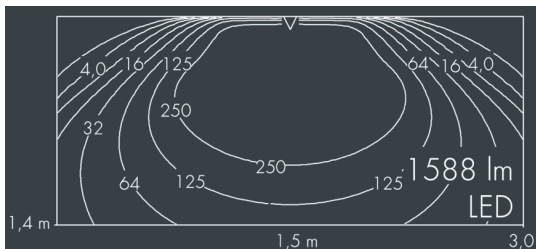

Ecoline modular system luminaire, middle

8 798 146 209

9 × 2,5 W, 1 588 lm, 3000 K warm white, 1-10V, wall washer 12° / 108°

L1 = 942 mm

Customized solutions and modifications are possible: Special RAL, DB or NCS colours as polyester powder coat, luminaires in 2700 K and other colour temperatures and versions for high ambient temperature.

Specification text

housing made of extruded aluminum and corrosion-resistant die-cast aluminum AlSi12, polyester powder coated by high-quality and UV-stabilized coating process, Colour: black RAL 7021, all exterior parts are stainless steel, UV stabilised, impact-resistant polycarbonate cover with partial frosting for uniform light diffraction, silicon gasket, closure with 2 stainless steel screws, with stainless steel couplings on left and right side, tilt range: 220°, cable gland: M20, connecting terminal: 5 pole, highly efficient optics made of transparent thermoplastic for precise lighting tasks, CRI > 80, max 2 SDCM, service life L90/B10 > 50.000 h, Beam angle (FWHM): 12° / 108°, luminous flux: 1 588 lm, wattage: 23 W, delivered lumens 71 lm/W, protection type IP65, protection class I, impact resistance IK10, windage area 0,05 m², dimensions (L×H×W): 942 × 58 × 54 mm, weight 2.9 kg

 IP65 IK10

Specification

Wattage	23 W	Beam angle (FWHM)	12° / 108°
Delivered lumens	71 lm/W	Housing colour	black RAL 7021
Light source	LED 3000 K	Power supply cable	Ø 6 – 10 mm
Color Rendering Index	CRI > 80	Protection type	IP65
Colour tolerance	max 2 SDCM	Protection class	I
Lifetime ta 25° C	L90/B10 > 50.000 h	Impact resistance	IK10
Control gear	1-10V	Windage area	0,05m ²
Input voltage AC	110 – 240 V	Dimensions	942 × 58 × 54 mm
Input voltage DC	195-	Weight	2,90 kg
Voltage protection	2 kV L/N 4 kV L/PE	Max. ambient temperature ta	40°
Luminaires per B16A / C16A	50 / 85		