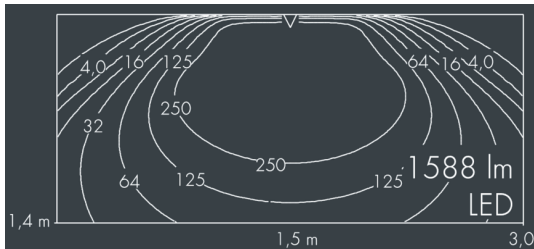

Ecoline modular system luminaire, middle

8 798 146 109

9 × 2,5 W, 1 588 lm, 3000 K warm white, DALI, wall washer 12° / 108°

L1 = 942 mm

Customized solutions and modifications are possible: Special RAL, DB or NCS colours as polyester powder coat, luminaires in 2700 K and other colour temperatures and versions for high ambient temperature.

Specification text

housing made of extruded aluminum and corrosion-resistant die-cast aluminum AlSi12, polyester powder coated by high-quality and UV-stabilized coating process, Colour: black RAL 7021, all exterior parts are stainless steel, UV stabilised, impact-resistant polycarbonate cover with partial frosting for uniform light diffraction, silicon gasket, closure with 2 stainless steel screws, with stainless steel couplings on left and right side, tilt range: 220°, cable gland: M20, connecting terminal: 5 pole, highly efficient optics made of transparent thermoplastic for precise lighting tasks, CRI > 80, max 2 SDCM, service life L90/B10 > 50.000 h, Beam angle (FWHM): 12° / 108°, luminous flux: 1 588 lm, wattage: 23 W, delivered lumens 71 lm/W, protection type IP65, protection class I, impact resistance IK10, windage area 0,05 m², dimensions (L×H×W): 942 × 58 × 54 mm, weight 2,9 kg

Specification

Wattage	23 W	Beam angle (FWHM)	12° / 108°
Delivered lumens	71 lm/W	Housing colour	black RAL 7021
Light source	LED 3000 K	Power supply cable	Ø 6 – 10 mm
Color Rendering Index	CRI > 80	Protection type	IP65
Colour tolerance	max 2 SDCM	Protection class	I
Lifetime ta 25° C	L90/B10 > 50.000 h	Impact resistance	IK10
Control gear	DALI	Windage area	0,05m ²
Input voltage AC	220 – 240 V	Dimensions	942 × 58 × 54 mm
Input voltage DC	195 – 255 V	Weight	2,90 kg
Voltage protection	1 kV L/N 2 kV L/PE	Max. ambient temperature ta	40°
Luminaires per B16A / C16A	28 / 46		