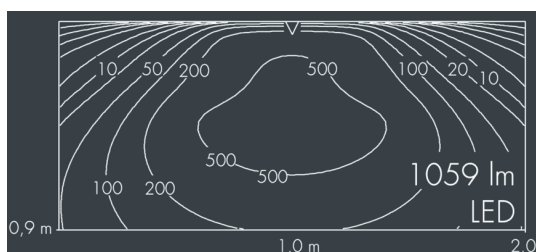

Ecoline modular system luminaire, middle

8 798 066 209

6 × 2,5 W, 1059 lm, 3000 K warm white, 1-10V, wall washer 12° / 108°

L1 = 642 mm

Customized solutions and modifications are possible: Special RAL, DB or NCS colours as polyester powder coat, luminaires in 2700 K and other colour temperatures and versions for high ambient temperature.

Specification text

housing made of extruded aluminum and corrosion-resistant die-cast aluminum AlSi12, polyester powder coated by high-quality and UV-stabilized coating process, Colour: white RAL 9002, all exterior parts are stainless steel, UV stabilised, impact-resistant polycarbonate cover with partial frosting for uniform light diffraction, silicon gasket, closure with 2 stainless steel screws, with stainless steel couplings on left and right side, tilt range: 220°, cable gland: M20, connecting terminal: 5 pole, highly efficient optics made of transparent thermoplastic for precise lighting tasks, CRI > 80, max 2 SDCM, service life L90/B10 > 50.000 h, Beam angle (FWHM): 12° / 108°, luminous flux: 1059 lm, wattage: 15 W, delivered lumens 71 lm/W, protection type IP65, protection class I, impact resistance IK10, windage area 0,04 m², dimensions (L×H×W): 642 × 58 × 54 mm, weight 2.3 kg

Specification

Wattage	15 W	Beam angle (FWHM)	12° / 108°
Delivered lumens	71 lm/W	Housing colour	white RAL 9002
Light source	LED 3000 K	Power supply cable	Ø 6 – 10 mm
Color Rendering Index	CRI > 80	Protection type	IP65
Colour tolerance	max 2 SDCM	Protection class	I
Lifetime ta 25° C	L90/B10 > 50.000 h	Impact resistance	IK10
Control gear	1-10V	Windage area	0,04m ²
Input voltage AC	110 – 240 V	Dimensions	642 × 58 × 54 mm
Input voltage DC	195	Weight	2,30 kg
Voltage protection	2 kV L/N 4 kV L/PE	Max. ambient temperature ta	40°
Luminaires per B16A / C16A	50 / 85		