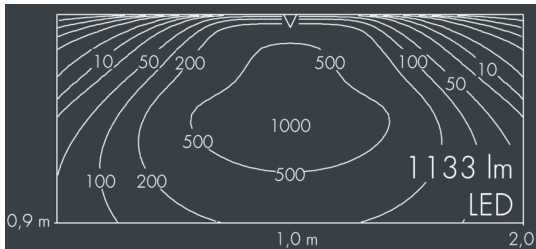

Ecoline modular system luminaire, middle

8 798 055 209

6 × 2,5 W, 1133 lm, 4000 K neutral white, 1-10V, wall washer 12° / 108°

L₁ = 642 mm

Customized solutions and modifications are possible: Special RAL, DB or NCS colours as polyester powder coat, luminaires in 2700 K and other colour temperatures and versions for high ambient temperature.

Specification text

housing made of extruded aluminum and corrosion-resistant die-cast aluminum AlSi12, polyester powder coated by high-quality and UV-stabilized coating process, Colour: silver grey, all exterior parts are stainless steel, UV stabilised, impact-resistant polycarbonate cover with partial frosting for uniform light diffraction, silicon gasket, closure with 2 stainless steel screws, with stainless steel couplings on left and right side, tilt range: 220°, cable gland: M20, connecting terminal: 5 pole, highly efficient optics made of transparent thermoplastic for precise lighting tasks, CRI > 80, max 2 SDCM, service life L90/B10 > 50.000 h, Beam angle (FWHM): 12° / 108°, luminous flux: 1133 lm, wattage: 15 W, delivered lumens 76 lm/W, protection type IP65, protection class I, impact resistance IK10, windage area 0,04 m², dimensions (L×H×W): 642 × 58 × 54 mm, weight 2.3 kg

 IP65 IK10

Specification

Wattage	15 W	Beam angle (FWHM)	12° / 108°
Delivered lumens	76 lm/W	Housing colour	silver grey
Light source	LED 4000 K	Power supply cable	Ø 6 – 10 mm
Color Rendering Index	CRI > 80	Protection type	IP65
Colour tolerance	max 2 SDCM	Protection class	I
Lifetime ta 25° C	L90/B10 > 50.000 h	Impact resistance	IK10
Control gear	1-10V	Windage area	0,04m ²
Input voltage AC	110 – 240 V	Dimensions	642 × 58 × 54 mm
Input voltage DC	195	Weight	2,30 kg
Voltage protection	2 kV L/N 4 kV L/PE	Max. ambient temperature ta	40°
Luminaires per B16A / C16A	50 / 85		