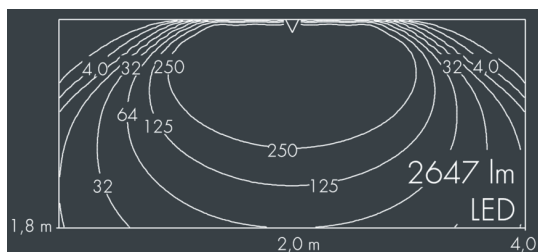

Ecoline modular system luminaire, left

8 797 356 109

1,5 × 2,5 W, 2647 lm, 3000 K warm white, DALI, wall washer 12° / 108°

L1 = 1542 mm

Customized solutions and modifications are possible: Special RAL, DB or NCS colours as polyester powder coat, luminaires in 2700 K and other colour temperatures and versions for high ambient temperature.

Specification text

housing made of extruded aluminum and corrosion-resistant die-cast aluminum AlSi12, polyester powder coated by high-quality and UV-stabilized coating process, Colour: silver grey, all exterior parts are stainless steel, UV stabilised, impact-resistant polycarbonate cover with partial frosting for uniform light diffraction, silicon gasket, closure with 2 stainless steel screws, with stainless steel coupling on right side, tilt range: 220°, cable gland: M20, connecting terminal: 5 pole, highly efficient optics made of transparent thermoplastic for precise lighting tasks, CRI > 80, max 2 SDCM, service life L90/B10 > 50.000 h, Beam angle (FWHM): 12° / 108°, luminous flux: 2647 lm, wattage: 38 W, delivered lumens 71 lm/W, protection type IP65, protection class I, impact resistance IK10, windage area 0,09 m², dimensions (L×H×W): 1542 × 58 × 54 mm, weight 4 kg

Specification

Wattage	38 W	Beam angle (FWHM)	12° / 108°
Delivered lumens	71 lm/W	Housing colour	silver grey
Light source	LED 3000 K	Power supply cable	Ø 6 – 10 mm
Color Rendering Index	CRI > 80	Protection type	IP65
Colour tolerance	max 2 SDCM	Protection class	I
Lifetime ta 25° C	L90/B10 > 50.000 h	Impact resistance	IK10
Control gear	DALI	Windage area	0,09m ²
Input voltage AC	220 – 240 V	Dimensions	1542 × 58 × 54 mm
Input voltage DC	195 – 255 V	Weight	4,00 kg
Voltage protection	1 kV L/N 2 kV L/PE	Max. ambient temperature ta	40°
Luminaires per B16A / C16A	28 / 46		