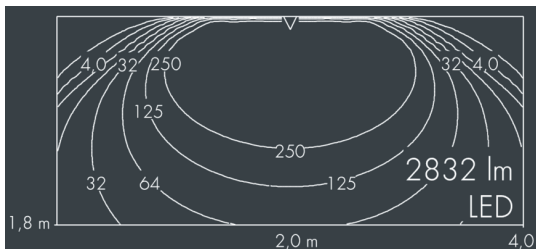

Ecoline modular system luminaire, left

8 797 355 209

15 × 2,5 W, 2832 lm, 4000 K neutral white, 1-10V, wall washer 12° / 108°

L1 = 1542 mm

Customized solutions and modifications are possible: Special RAL, DB or NCS colours as polyester powder coat, luminaires in 2700 K and other colour temperatures and versions for high ambient temperature.

Specification text

housing made of extruded aluminum and corrosion-resistant die-cast aluminum AlSi12, polyester powder coated by high-quality and UV-stabilized coating process, Colour: silver grey, all exterior parts are stainless steel, UV stabilised, impact-resistant polycarbonate cover with partial frosting for uniform light diffraction, silicon gasket, closure with 2 stainless steel screws, with stainless steel coupling on right side, tilt range: 220°, cable gland: M20, connecting terminal: 5 pole, highly efficient optics made of transparent thermoplastic for precise lighting tasks, CRI > 80, max 2 SDCM, service life L90/B10 > 50.000 h, Beam angle (FWHM): 12° / 108°, luminous flux: 2832 lm, wattage: 38 W, delivered lumens 76 lm/W, protection type IP65, protection class I, impact resistance IK10, windage area 0,09 m², dimensions (L×H×W): 1542 × 58 × 54 mm, weight 4 kg

Specification

Wattage	38 W	Beam angle (FWHM)	12° / 108°
Delivered lumens	76 lm/W	Housing colour	silver grey
Light source	LED 4000 K	Power supply cable	Ø 6 – 10 mm
Color Rendering Index	CRI > 80	Protection type	IP65
Colour tolerance	max 2 SDCM	Protection class	I
Lifetime ta 25° C	L90/B10 > 50.000 h	Impact resistance	IK10
Control gear	1-10V	Windage area	0,09m ²
Input voltage AC	110 – 240 V	Dimensions	1542 × 58 × 54 mm
Input voltage DC	195 – 255 V	Weight	4,00 kg
Voltage protection	2 kV L/N 4 kV L/PE	Max. ambient temperature ta	40°
Luminaires per B16A / C16A	25 / 42		