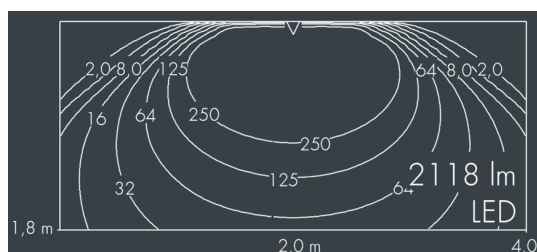

Ecoline modular system luminaire, left

8 797 266 209

12 × 2,5 W, 2118 lm, 3000 K warm white, 1-10V, wall washer 12° / 108°

L1 = 1242 mm

Customized solutions and modifications are possible: Special RAL, DB or NCS colours as polyester powder coat, luminaires in 2700 K and other colour temperatures and versions for high ambient temperature.

Specification text

housing made of extruded aluminum and corrosion-resistant die-cast aluminum AlSi12, polyester powder coated by high-quality and UV-stabilized coating process, Colour: white RAL 9002, all exterior parts are stainless steel, UV stabilised, impact-resistant polycarbonate cover with partial frosting for uniform light diffraction, silicon gasket, closure with 2 stainless steel screws, with stainless steel coupling on right side, tilt range: 220°, cable gland: M20, connecting terminal: 5 pole, highly efficient optics made of transparent thermoplastic for precise lighting tasks, CRI > 80, max 2 SDCM, service life L90/B10 > 50.000 h, Beam angle (FWHM): 12° / 108°, luminous flux: 2118 lm, wattage: 30 W, delivered lumens 71 lm/W, protection type IP65, protection class I, impact resistance IK10, windage area 0,07 m², dimensions (L×H×W): 1242 × 58 × 54 mm, weight 3.4 kg

Specification

Wattage	30 W	Beam angle (FWHM)	12° / 108°
Delivered lumens	71 lm/W	Housing colour	white RAL 9002
Light source	LED 3000 K	Power supply cable	Ø 6 – 10 mm
Color Rendering Index	CRI > 80	Protection type	IP65
Colour tolerance	max 2 SDCM	Protection class	I
Lifetime ta 25° C	L90/B10 > 50.000 h	Impact resistance	IK10
Control gear	1-10V	Windage area	0,07m ²
Input voltage AC	110 – 240 V	Dimensions	1242 × 58 × 54 mm
Input voltage DC	195 – 240 V	Weight	3,40 kg
Voltage protection	2 kV L/N 4 kV L/PE	Max. ambient temperature ta	40°
Luminaires per B16A / C16A	50 / 85		