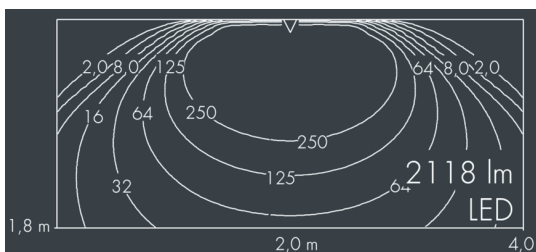

Ecoline modular system luminaire, left

8 797 256 209

12 × 2,5 W, 2118 lm, 3000 K warm white, 1-10V, wall washer 12° / 108°

L1 = 1242 mm

Customized solutions and modifications are possible: Special RAL, DB or NCS colours as polyester powder coat, luminaires in 2700 K and other colour temperatures and versions for high ambient temperature.

Specification text

housing made of extruded aluminum and corrosion-resistant die-cast aluminum AlSi12, polyester powder coated by high-quality and UV-stabilized coating process, Colour: silver grey, all exterior parts are stainless steel, UV stabilised, impact-resistant polycarbonate cover with partial frosting for uniform light diffraction, silicon gasket, closure with 2 stainless steel screws, with stainless steel coupling on right side, tilt range: 220°, cable gland: M20, connecting terminal: 5 pole, highly efficient optics made of transparent thermoplastic for precise lighting tasks, CRI > 80, max 2 SDCM, service life L90/B10 > 50.000 h, Beam angle (FWHM): 12° / 108°, luminous flux: 2118 lm, wattage: 30 W, delivered lumens 71 lm/W, protection type IP65, protection class I, impact resistance IK10, windage area 0,07 m², dimensions (L×H×W): 1242 × 58 × 54 mm, weight 3.4 kg

Specification

Wattage	30 W	Beam angle (FWHM)	12° / 108°
Delivered lumens	71 lm/W	Housing colour	silver grey
Light source	LED 3000 K	Power supply cable	Ø 6 – 10 mm
Color Rendering Index	CRI > 80	Protection type	IP65
Colour tolerance	max 2 SDCM	Protection class	I
Lifetime ta 25° C	L90/B10 > 50.000 h	Impact resistance	IK10
Control gear	1-10V	Windage area	0,07m²
Input voltage AC	110 – 240 V	Dimensions	1242 × 58 × 54 mm
Input voltage DC	195 – 240 V	Weight	3,40 kg
Voltage protection	2 kV L/N 4 kV L/PE	Max. ambient temperature ta	40°
Luminaires per B16A / C16A	50 / 85		