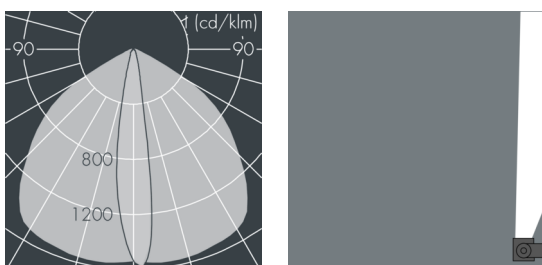

Ecoline modular system luminaire, left

8 797 246 209

12 × 2,5 W, 2118 lm, 3000 K warm white, 1-10V, wall washer 12° / 108°

L1 = 1242 mm

Customized solutions and modifications are possible: Special RAL, DB or NCS colours as polyester powder coat, luminaires in 2700 K and other colour temperatures and versions for high ambient temperature.

Specification text

housing made of extruded aluminum and corrosion-resistant die-cast aluminum AlSi12, polyester powder coated by high-quality and UV-stabilized coating process, Colour: black RAL 7021, all exterior parts are stainless steel, UV stabilised, impact-resistant polycarbonate cover with partial frosting for uniform light diffraction, silicon gasket, closure with 2 stainless steel screws, with stainless steel coupling on right side, tilt range: 220°, cable gland: M20, connecting terminal: 5 pole, highly efficient optics made of transparent thermoplastic for precise lighting tasks, CRI > 80, max 2 SDCM, service life L90/B10 > 50.000 h, Beam angle (FWHM): 12° / 108°, luminous flux: 2118 lm, wattage: 30 W, delivered lumens 71 lm/W, protection type IP65, protection class I, impact resistance IK10, windage area 0,07 m², dimensions (L×H×W): 1242 × 58 × 54 mm, weight 3.4 kg

Specification

Wattage	30 W	Beam angle (FWHM)	12° / 108°
Delivered lumens	71 lm/W	Housing colour	black RAL 7021
Light source	LED 3000 K	Power supply cable	Ø 6 – 10 mm
Color Rendering Index	CRI > 80	Protection type	IP65
Colour tolerance	max 2 SDCM	Protection class	I
Lifetime ta 25° C	L90/B10 > 50.000 h	Impact resistance	IK10
Control gear	1-10V	Windage area	0,07m ²
Input voltage AC	110 – 240 V	Dimensions	1242 × 58 × 54 mm
Input voltage DC	195 – 240 V	Weight	3,40 kg
Voltage protection	2 kV L/N 4 kV L/PE	Max. ambient temperature ta	40°
Luminaires per B16A / C16A	50 / 85		