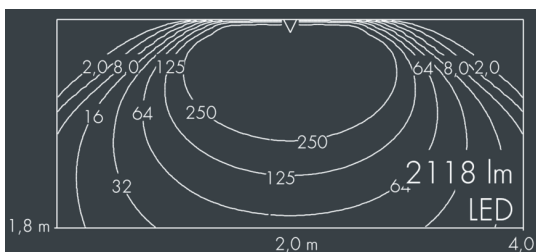

Ecoline modular system luminaire, left

8 797 246 209

12 × 2,5 W, 2118 lm, 3000 K warm white, 1-10V, wall washer 12° / 108°

L1 = 1242 mm

Customized solutions and modifications are possible: Special RAL, DB or NCS colours as polyester powder coat, luminaires in 2700 K and other colour temperatures and versions for high ambient temperature.

Specification text

housing made of extruded aluminum and corrosion-resistant die-cast aluminum AlSi12, polyester powder coated by high-quality and UV-stabilized coating process, Colour: black RAL 7021, all exterior parts are stainless steel, UV stabilised, impact-resistant polycarbonate cover with partial frosting for uniform light diffraction, silicon gasket, closure with 2 stainless steel screws, with stainless steel coupling on right side, tilt range: 220°, cable gland: M20, connecting terminal: 5 pole, highly efficient optics made of transparent thermoplastic for precise lighting tasks, CRI > 80, max 2 SDCM, service life L90/B10 > 50.000 h, Beam angle (FWHM): 12° / 108°, luminous flux: 2118 lm, wattage: 30 W, delivered lumens 71 lm/W, protection type IP65, protection class I, impact resistance IK10, windage area 0,07 m², dimensions (L×H×W): 1242 × 58 × 54 mm, weight 3.4 kg

Specification

Wattage	30 W	Beam angle (FWHM)	12° / 108°
Delivered lumens	71 lm/W	Housing colour	black RAL 7021
Light source	LED 3000 K	Power supply cable	Ø 6 – 10 mm
Color Rendering Index	CRI > 80	Protection type	IP65
Colour tolerance	max 2 SDCM	Protection class	I
Lifetime ta 25° C	L90/B10 > 50.000 h	Impact resistance	IK10
Control gear	1-10V	Windage area	0,07m ²
Input voltage AC	110 – 240 V	Dimensions	1242 × 58 × 54 mm
Input voltage DC	195 – 240 V	Weight	3,40 kg
Voltage protection	2 kV L/N 4 kV L/PE	Max. ambient temperature ta	40°
Luminaires per B16A / C16A	50 / 85		