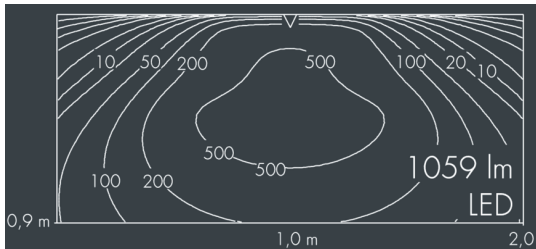

Ecoline modular system luminaire, left

8 797 066 009

6 × 2,5 W, 1059 lm, 3000 K warm white, wall washer 12° / 108°

L₁ = 642 mm

Customized solutions and modifications are possible: Special RAL, DB or NCS colours as polyester powder coat, luminaires in 2700 K and other colour temperatures and versions for high ambient temperature.

Specification text

housing made of extruded aluminum and corrosion-resistant die-cast aluminum AlSi12, polyester powder coated by high-quality and UV-stabilized coating process, Colour: white RAL 9002, all exterior parts are stainless steel, UV stabilised, impact-resistant polycarbonate cover with partial frosting for uniform light diffraction, silicon gasket, closure with 2 stainless steel screws, with stainless steel coupling on right side, tilt range: 220°, cable gland: M20, connecting terminal: 3 pole, highly efficient optics made of transparent thermoplastic for precise lighting tasks, integral driver (AC/DC), CRI > 80, max 2 SDCM, service life L90/B10 > 50.000 h, Beam angle (FWHM): 12° / 108°, luminous flux: 1059 lm, wattage: 15 W, delivered lumens 71 lm/W, protection type IP65, protection class I, impact resistance IK10, windage area 0,04 m², dimensions (L×H×W): 642 × 58 × 54 mm, weight 2.1 kg

Specification

Wattage	15 W	Beam angle (FWHM)	12° / 108°
Delivered lumens	71 lm/W	Housing colour	white RAL 9002
Light source	LED 3000 K	Power supply cable	Ø 6 – 10 mm
Color Rendering Index	CRI > 80	Protection type	IP65
Colour tolerance	max 2 SDCM	Protection class	I
Lifetime ta 25° C	L90/B10 > 50.000 h	Impact resistance	IK10
Control gear	on / off	Windage area	0,04m ²
Input voltage AC	110 – 240 V	Dimensions	642 × 58 × 54 mm
Input voltage DC	195 – 255 V	Weight	2,10 kg
Voltage protection	2 kV L/N 4 kV L/PE	Max. ambient temperature ta	40°
Luminaires per B16A / C16A	50 / 85		