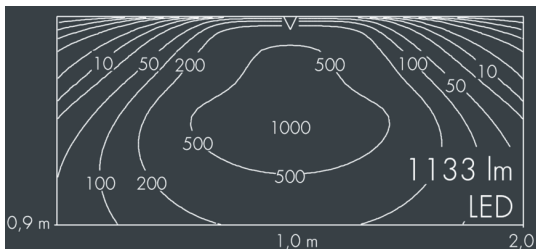

Ecoline modular system luminaire, left

8 797 055 009

6 × 2,5 W, 1133 lm, 4000 K neutral white, wall washer 12° / 108°

L1 = 642 mm

Customized solutions and modifications are possible: Special RAL, DB or NCS colours as polyester powder coat, luminaires in 2700 K and other colour temperatures and versions for high ambient temperature.

Specification text

housing made of extruded aluminum and corrosion-resistant die-cast aluminum AlSi12, polyester powder coated by high-quality and UV-stabilized coating process, Colour: silver grey, all exterior parts are stainless steel, UV stabilised, impact-resistant polycarbonate cover with partial frosting for uniform light diffraction, silicon gasket, closure with 2 stainless steel screws, with stainless steel coupling on right side, tilt range: 220°, cable gland: M20, connecting terminal: 3 pole, highly efficient optics made of transparent thermoplastic for precise lighting tasks, integral driver (AC/DC), CRI > 80, max 2 SDCM, service life L90/B10 > 50.000 h, Beam angle (FWHM): 12° / 108°, luminous flux: 1133 lm, wattage: 15 W, delivered lumens 76 lm/W, protection type IP65, protection class I, impact resistance IK10, windage area 0,04 m², dimensions (L×H×W): 642 × 58 × 54 mm, weight 2.1 kg

Specification

Wattage	15 W	Beam angle (FWHM)	12° / 108°
Delivered lumens	76 lm/W	Housing colour	silver grey
Light source	LED 4000 K	Power supply cable	Ø 6 – 10 mm
Color Rendering Index	CRI > 80	Protection type	IP65
Colour tolerance	max 2 SDCM	Protection class	I
Lifetime ta 25° C	L90/B10 > 50.000 h	Impact resistance	IK10
Control gear	on / off	Windage area	0,04m ²
Input voltage AC	110 – 240 V	Dimensions	642 × 58 × 54 mm
Input voltage DC	195 – 255 V	Weight	2,10 kg
Voltage protection	2 kV L/N 4 kV L/PE	Max. ambient temperature ta	40°
Luminaires per B16A / C16A	50 / 85		