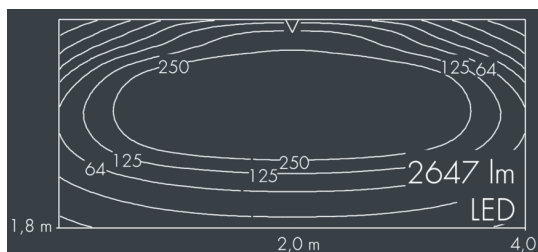

Ecoline

8 793 356 109

15 × 2,5 W, 2647 lm, 3000 K warm white, DALI, wall washer 12° / 108°

L1 = 1562 mm, L2 = 1515 mm

Customized solutions and modifications are possible: Special RAL, DB or NCS colours as polyester powder coat, luminaires in 2700 K and other colour temperatures and versions for high ambient temperature.

Specification text

housing made of extruded aluminum and corrosion-resistant die-cast aluminum AlSi12, polyester powder coated by high-quality and UV-stabilized coating process, Colour: silver grey, all exterior parts are stainless steel, UV stabilised, impact-resistant polycarbonate cover with partial frosting for uniform light diffraction, silicon gasket, closure with 2 stainless steel screws, wall arms: 2 drilled holes Ø 6.5 mm, spacing L2, tilt range: 220°, cable gland: M20, connecting terminal: 5 pole, highly efficient optics made of transparent thermoplastic for precise lighting tasks, integral driver (DALI), CRI > 80, max 2 SDCM, service life L90/B10 > 50.000 h, Beam angle (FWHM): 12° / 108°, luminous flux: 2647 lm, wattage: 38 W, delivered lumens 71 lm/W, protection type IP67, protection class I, impact resistance IK10, windage area 0,1 m², dimensions (L×H×W): 1562 × 58 × 54 mm, weight 4.7 kg

Specification

Wattage	38 W	Beam angle (FWHM)	12° / 108°
Delivered lumens	71 lm/W	Housing colour	silver grey
Light source	LED 3000 K	Power supply cable	Ø 6 – 10 mm
Color Rendering Index	CRI > 80	Protection type	IP67
Colour tolerance	max 2 SDCM	Protection class	I
Lifetime ta 25° C	L90/B10 > 50.000 h	Impact resistance	IK10
Control gear	DALI	Windage area	0,1m ²
Input voltage AC	220 – 240 V	Dimensions	1562 × 58 × 54 mm
Input voltage DC	195 – 255 V	Weight	4,70 kg
Voltage protection	1 kV L/N 2 kV L/PE	Max. ambient temperature ta	40°
Luminaires per B16A / C16A	28 / 46		