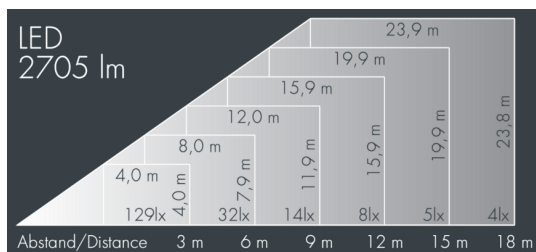

Ecoline

8 793 346 159

15 × 2,5 W, 2705 lm, 3000 K warm white, DALI, wide beam 67°

L1 = 1562 mm, L2 = 1515 mm

Customized solutions and modifications are possible: Special RAL, DB or NCS colours as polyester powder coat, luminaires in 2700 K and other colour temperatures and versions for high ambient temperature.

Specification text

housing made of extruded aluminum and corrosion-resistant die-cast aluminum AlSi12, polyester powder coated by high-quality and UV-stabilized coating process, Colour: black RAL 7021, all exterior parts are stainless steel, UV stabilised, impact-resistant polycarbonate cover with partial frosting for uniform light diffraction, silicon gasket, closure with 2 stainless steel screws, wall arms: 2 drilled holes Ø 6.5 mm, spacing L2, tilt range: 220°, cable gland: M20, connecting terminal: 5 pole, highly efficient optics made of transparent thermoplastic for precise lighting tasks, integral driver (DALI), CRI > 80, max 2 SDCM, service life L90/B10 > 50.000 h, Beam angle (FWHM): 67°, luminous flux: 2705 lm, wattage: 38 W, delivered lumens 72 lm/W, protection type IP65, protection class I, impact resistance IK10, windage area 0,1 m², dimensions (L×H×W): 1562 × 57 × 54 mm, weight 4.7 kg

Specification

Wattage	38 W	Beam angle (FWHM)	67°
Delivered lumens	72 lm/W	Housing colour	black RAL 7021
Light source	LED 3000 K	Power supply cable	Ø 6 – 10 mm
Color Rendering Index	CRI > 80	Protection type	IP65
Colour tolerance	max 2 SDCM	Protection class	I
Lifetime ta 25° C	L90/B10 > 50.000 h	Impact resistance	IK10
Control gear	DALI	Windage area	0,1m ²
Input voltage AC	220 – 240 V	Dimensions	1562 × 57 × 54 mm
Input voltage DC	195 – 255 V	Weight	4,70 kg
Voltage protection	1 kV L/N 2 kV L/PE	Max. ambient temperature ta	40°
Luminaires per B16A / C16A	28 / 46		