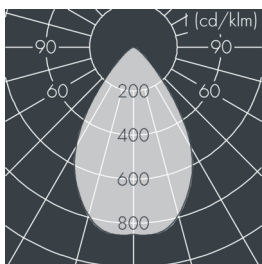

Ecoline

8 793 346 159

15 × 2,5 W, 2705 lm, 3000 K warm white, DALI, wide beam 67°

L1 = 1562 mm, L2 = 1515 mm

Customized solutions and modifications are possible: Special RAL, DB or NCS colours as polyester powder coat, luminaires in 2700 K and other colour temperatures and versions for high ambient temperature.

Specification text

housing made of extruded aluminum and corrosion-resistant die-cast aluminum AlSi12, polyester powder coated by high-quality and UV-stabilized coating process, Colour: black RAL 7021, all exterior parts are stainless steel, UV stabilised, impact-resistant polycarbonate cover with partial frosting for uniform light diffraction, silicon gasket, closure with 2 stainless steel screws, wall arms: 2 drilled holes Ø 6.5 mm, spacing L2, tilt range: 220°, cable gland: M20, connecting terminal: 5 pole, highly efficient optics made of transparent thermoplastic for precise lighting tasks, integral driver (DALI), CRI > 80, max 2 SDCM, service life L90/B10 > 50.000 h, Beam angle (FWHM): 67°, luminous flux: 2705 lm, wattage: 38 W, delivered lumens 72 lm/W, protection type IP65, protection class I, impact resistance IK10, windage area 0,1 m², dimensions (L×H×W): 1562 × 57 × 54 mm, weight 4.7 kg

Specification

Wattage	38 W	Beam angle (FWHM)	67°
Delivered lumens	72 lm/W	Housing colour	black RAL 7021
Light source	LED 3000 K	Power supply cable	Ø 6 – 10 mm
Color Rendering Index	CRI > 80	Protection type	IP65
Colour tolerance	max 2 SDCM	Protection class	I
Lifetime ta 25° C	L90/B10 > 50.000 h	Impact resistance	IK10
Control gear	DALI	Windage area	0,1m ²
Input voltage AC	220 – 240 V	Dimensions	1562 × 57 × 54 mm
Input voltage DC	195 – 255 V	Weight	4,70 kg
Voltage protection	1 kV L/N 2 kV L/PE	Max. ambient temperature ta	40°
Luminaires per B16A / C16A	28 / 46		