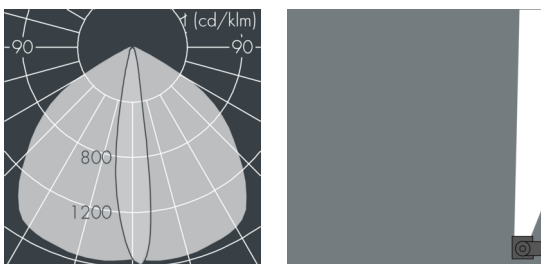

Ecoline

8 793 256 009

12 × 2,5 W, 2118 lm, 3000 K warm white,
wall washer 12° / 108°

L1 = 1262 mm, L2 = 1215 mm

Specification text

housing made of extruded aluminum and corrosion-resistant die-cast aluminum AlSi12, polyester powder coated by high-quality and UV-stabilized coating process, Colour: silver grey, all exterior parts are stainless steel, UV stabilised, impact-resistant polycarbonate cover with partial frosting for uniform light diffraction, silicon gasket, closure with 2 stainless steel screws, wall arms: 2 drilled holes Ø 6.5 mm, spacing L2, tilt range: 220°, cable gland: M20, connecting terminal: 3 pole, highly efficient optics made of transparent thermoplastic for precise lighting tasks, integral driver (AC/DC), CRI > 80, max 2 SDCM, service life L90/B10 > 50.000 h, Beam angle (FWHM): 12° / 108°, luminous flux: 2118 lm, wattage: 30 W, delivered lumens 71 lm/W, protection type IP67, protection class I, impact resistance IK10, windage area 0,1 m², dimensions (L×H×W): 1262 × 58 × 54 mm, weight 4.1 kg

Specification

Wattage	30 W	Beam angle (FWHM)	12° / 108°
Delivered lumens	71 lm/W	Housing colour	silver grey
Light source	LED 3000 K	Power supply cable	Ø 6 – 10 mm
Color Rendering Index	CRI > 80	Protection type	IP67
Colour tolerance	max 2 SDCM	Protection class	I
Lifetime ta 25° C	L90/B10 > 50.000 h	Impact resistance	IK10
Control gear	on / off	Windage area	0,1m ²
Input voltage AC	110 – 240 V	Dimensions	1262 × 58 × 54 mm
Input voltage DC	195 – 255 V	Weight	4,10 kg
Voltage protection	2 kV L/N 4 kV L/PE	Max. ambient temperature ta	40°
Luminaires per B16A / C16A	50 / 85		