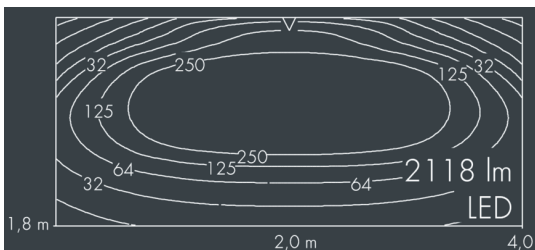

Ecoline

8 793 256 009

12 × 2,5 W, 2118 lm, 3000 K warm white,
wall washer 12° / 108°

L1 = 1262 mm, L2 = 1215 mm

Specification text

housing made of extruded aluminum and corrosion-resistant die-cast aluminum AlSi12, polyester powder coated by high-quality and UV-stabilized coating process, Colour: silver grey, all exterior parts are stainless steel, UV stabilised, impact-resistant polycarbonate cover with partial frosting for uniform light diffraction, silicon gasket, closure with 2 stainless steel screws, wall arms: 2 drilled holes Ø 6.5 mm, spacing L2, tilt range: 220°, cable gland: M20, connecting terminal: 3 pole, highly efficient optics made of transparent thermoplastic for precise lighting tasks, integral driver (AC/DC), CRI > 80, max 2 SDCM, service life L90/B10 > 50.000 h, Beam angle (FWHM): 12° / 108°, luminous flux: 2118 lm, wattage: 30 W, delivered lumens 71 lm/W, protection type IP67, protection class I, impact resistance IK10, windage area 0,1 m², dimensions (L×H×W): 1262 × 58 × 54 mm, weight 4.1 kg

Specification

Wattage	30 W	Beam angle (FWHM)	12° / 108°
Delivered lumens	71 lm/W	Housing colour	silver grey
Light source	LED 3000 K	Power supply cable	Ø 6 – 10 mm
Color Rendering Index	CRI > 80	Protection type	IP67
Colour tolerance	max 2 SDCM	Protection class	I
Lifetime ta 25° C	L90/B10 > 50.000 h	Impact resistance	IK10
Control gear	on / off	Windage area	0,1m ²
Input voltage AC	110 – 240 V	Dimensions	1262 × 58 × 54 mm
Input voltage DC	195 – 255 V	Weight	4,10 kg
Voltage protection	2 kV L/N 4 kV L/PE	Max. ambient temperature ta	40°
Luminaires per B16A / C16A	50 / 85		