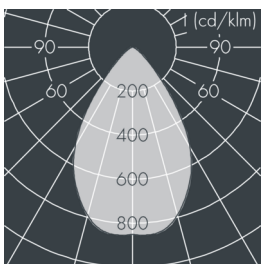

Ecoline

8 793 245 259

12 × 2,5 W, 2272 lm, 4000 K neutral white, 1-10V, wide beam 67°

L1 = 1262 mm, L2 = 1215 mm

Customized solutions and modifications are possible: Special RAL, DB or NCS colours as polyester powder coat, luminaires in 2700 K and other colour temperatures and versions for high ambient temperature.

Specification text

housing made of extruded aluminum and corrosion-resistant die-cast aluminum AlSi12, polyester powder coated by high-quality and UV-stabilized coating process, Colour: black RAL 7021, all exterior parts are stainless steel, UV stabilised, impact-resistant polycarbonate cover with partial frosting for uniform light diffraction, silicon gasket, closure with 2 stainless steel screws, wall arms: 2 drilled holes Ø 6.5 mm, spacing L2, tilt range: 220°, cable gland: M20, connecting terminal: 5 pole, highly efficient optics made of transparent thermoplastic for precise lighting tasks, integral driver (1-10V), CRI > 80, max 2 SDCM, service life L90/B10 > 50.000 h, Beam angle (FWHM): 67°, luminous flux: 2272 lm, wattage: 30 W, delivered lumens 76 lm/W, protection type IP65, protection class I, impact resistance IK10, windage area 0,1 m², dimensions (L×H×W): 1262 × 57 × 54 mm, weight 4.1 kg

Specification

Wattage	30 W	Beam angle (FWHM)	67°
Delivered lumens	76 lm/W	Housing colour	black RAL 7021
Light source	LED 4000 K	Power supply cable	Ø 6 – 10 mm
Color Rendering Index	CRI > 80	Protection type	IP65
Colour tolerance	max 2 SDCM	Protection class	I
Lifetime ta 25° C	L90/B10 > 50.000 h	Impact resistance	IK10
Control gear	1-10V	Windage area	0,1 m ²
Input voltage AC	110 – 240 V	Dimensions	1262 × 57 × 54 mm
Input voltage DC	195 – 240 V	Weight	4,10 kg
Voltage protection	2 kV L/N 4 kV L/PE	Max. ambient temperature ta	40°
Luminaires per B16A / C16A	50 / 85		