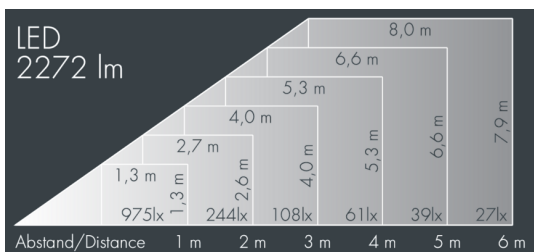

Ecoline

8 793 245 259

12 × 2,5 W, 2272 lm, 4000 K neutral white, 1-10V, wide beam 67°

L1 = 1262 mm, L2 = 1215 mm

Customized solutions and modifications are possible: Special RAL, DB or NCS colours as polyester powder coat, luminaires in 2700 K and other colour temperatures and versions for high ambient temperature.

Specification text

housing made of extruded aluminum and corrosion-resistant die-cast aluminum AlSi12, polyester powder coated by high-quality and UV-stabilized coating process, Colour: black RAL 7021, all exterior parts are stainless steel, UV stabilised, impact-resistant polycarbonate cover with partial frosting for uniform light diffraction, silicon gasket, closure with 2 stainless steel screws, wall arms: 2 drilled holes Ø 6.5 mm, spacing L2, tilt range: 220°, cable gland: M20, connecting terminal: 5 pole, highly efficient optics made of transparent thermoplastic for precise lighting tasks, integral driver (1-10V), CRI > 80, max 2 SDCM, service life L90/B10 > 50.000 h, Beam angle (FWHM): 67°, luminous flux: 2272 lm, wattage: 30 W, delivered lumens 76 lm/W, protection type IP65, protection class I, impact resistance IK10, windage area 0,1 m², dimensions (L×H×W): 1262 × 57 × 54 mm, weight 4.1 kg

Specification

Wattage	30 W	Beam angle (FWHM)	67°
Delivered lumens	76 lm/W	Housing colour	black RAL 7021
Light source	LED 4000 K	Power supply cable	Ø 6 – 10 mm
Color Rendering Index	CRI > 80	Protection type	IP65
Colour tolerance	max 2 SDCM	Protection class	I
Lifetime ta 25° C	L90/B10 > 50.000 h	Impact resistance	IK10
Control gear	1-10V	Windage area	0,1 m ²
Input voltage AC	110 – 240 V	Dimensions	1262 × 57 × 54 mm
Input voltage DC	195 – 240 V	Weight	4,10 kg
Voltage protection	2 kV L/N 4 kV L/PE	Max. ambient temperature ta	40°
Luminaires per B16A / C16A	50 / 85		