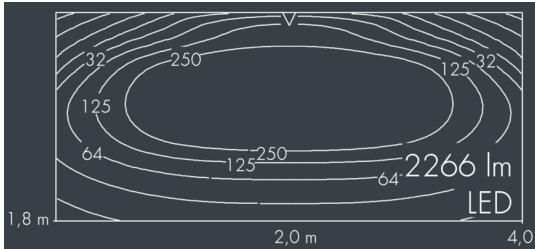

## Ecoline

8 793 245 109

12 × 2,5 W, 2266 lm, 4000 K neutral white, DALI, wall washer 12° / 108°

L1 = 1262 mm, L2 = 1215 mm

Customized solutions and modifications are possible: Special RAL, DB or NCS colours as polyester powder coat, luminaires in 2700 K and other colour temperatures and versions for high ambient temperature.

## Specification text

housing made of extruded aluminum and corrosion-resistant die-cast aluminum AlSi12, polyester powder coated by high-quality and UV-stabilized coating process, Colour: black RAL 7021, all exterior parts are stainless steel, UV stabilised, impact-resistant polycarbonate cover with partial frosting for uniform light diffraction, silicon gasket, closure with 2 stainless steel screws, wall arms: 2 drilled holes Ø 6.5 mm, spacing L2, tilt range: 220°, cable gland: M20, connecting terminal: 5 pole, highly efficient optics made of transparent thermoplastic for precise lighting tasks, integral driver (DALI), CRI > 80, max 2 SDCM, service life L90/B10 > 50.000 h, Beam angle (FWHM): 12° / 108°, luminous flux: 2266 lm, wattage: 30 W, delivered lumens 76 lm/W, protection type IP67, protection class I, impact resistance IK10, windage area 0,1 m<sup>2</sup>, dimensions (L×H×W): 1262 × 58 × 54 mm, weight 4.1 kg

## Specification

Wattage	30 W	Beam angle (FWHM)	12° / 108°
Delivered lumens	76 lm/W	Housing colour	black RAL 7021
Light source	LED 4000 K	Power supply cable	Ø 6 – 10 mm
Color Rendering Index	CRI > 80	Protection type	IP67
Colour tolerance	max 2 SDCM	Protection class	I
Lifetime ta 25° C	L90/B10 > 50.000 h	Impact resistance	IK10
Control gear	DALI	Windage area	0,1m <sup>2</sup>
Input voltage AC	220 – 240 V	Dimensions	1262 × 58 × 54 mm
Input voltage DC	220 – 240 V	Weight	4,10 kg
Voltage protection	1 kV L/N   2 kV L/PE	Max. ambient temperature ta	40°
Luminaires per B16A / C16A	28 / 46		