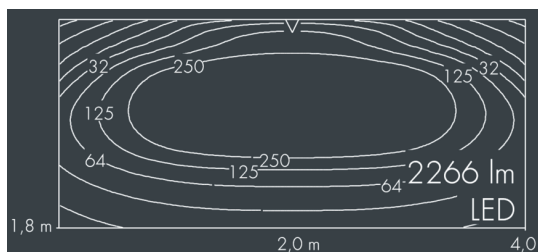

Ecoline

8 793 245 009

12 × 2,5 W, 2266 lm, 4000 K neutral white,
wall washer 12° / 108°

L1 = 1262 mm, L2 = 1215 mm

Customized solutions and modifications are possible: Special RAL, DB or NCS colours as polyester powder coat, luminaires in 2700 K and other colour temperatures and versions for high ambient temperature.

Specification text

housing made of extruded aluminum and corrosion-resistant die-cast aluminum AlSi12, polyester powder coated by high-quality and UV-stabilized coating process, Colour: black RAL 7021, all exterior parts are stainless steel, UV stabilised, impact-resistant polycarbonate cover with partial frosting for uniform light diffraction, silicon gasket, closure with 2 stainless steel screws, wall arms: 2 drilled holes Ø 6.5 mm, spacing L2, tilt range: 220°, cable gland: M20, connecting terminal: 3 pole, highly efficient optics made of transparent thermoplastic for precise lighting tasks, integral driver (AC/DC), CRI > 80, max 2 SDCM, service life L90/B10 > 50.000 h, Beam angle (FWHM): 12° / 108°, luminous flux: 2266 lm, wattage: 30 W, delivered lumens 76 lm/W, protection type IP67, protection class I, impact resistance IK10, windage area 0,1 m², dimensions (L×H×W): 1262 × 58 × 54 mm, weight 4.1 kg

Specification

Wattage	30 W	Beam angle (FWHM)	12° / 108°
Delivered lumens	76 lm/W	Housing colour	black RAL 7021
Light source	LED 4000 K	Power supply cable	Ø 6 – 10 mm
Color Rendering Index	CRI > 80	Protection type	IP67
Colour tolerance	max 2 SDCM	Protection class	I
Lifetime ta 25° C	L90/B10 > 50.000 h	Impact resistance	IK10
Control gear	on / off	Windage area	0,1m ²
Input voltage AC	110 – 240 V	Dimensions	1262 × 58 × 54 mm
Input voltage DC	195 – 255 V	Weight	4,10 kg
Voltage protection	2 kV L/N 4 kV L/PE	Max. ambient temperature ta	40°
Luminaires per B16A / C16A	50 / 85		