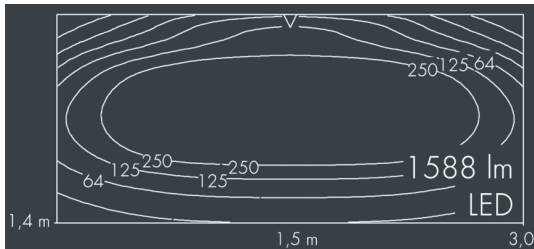

Ecoline

8 793 156 009

9 × 2,5 W, 1588 lm, 3000 K warm white,
wall washer 12° / 108°

L1 = 962 mm, L2 = 915 mm

Customized solutions and modifications are possible: Special RAL, DB or NCS colours as polyester powder coat, luminaires in 2700 K and other colour temperatures and versions for high ambient temperature.

Specification text

housing made of extruded aluminum and corrosion-resistant die-cast aluminum AlSi12, polyester powder coated by high-quality and UV-stabilized coating process, Colour: silver grey, all exterior parts are stainless steel, UV stabilised, impact-resistant polycarbonate cover with partial frosting for uniform light diffraction, silicon gasket, closure with 2 stainless steel screws, wall arms: 2 drilled holes Ø 6.5 mm, spacing L2, tilt range: 220°, cable gland: M20, connecting terminal: 3 pole, highly efficient optics made of transparent thermoplastic for precise lighting tasks, integral driver (AC/DC), CRI > 80, max 2 SDCM, service life L90/B10 > 50.000 h, Beam angle (FWHM): 12° / 108°, luminous flux: 1588 lm, wattage: 23 W, delivered lumens 71 lm/W, protection type IP67, protection class I, impact resistance IK10, windage area 0,1 m², dimensions (L×H×W): 962 × 58 × 54 mm, weight 2.9 kg

Specification

Wattage	23 W	Beam angle (FWHM)	12° / 108°
Delivered lumens	71 lm/W	Housing colour	silver grey
Light source	LED 3000 K	Power supply cable	Ø 6 – 10 mm
Color Rendering Index	CRI > 80	Protection type	IP67
Colour tolerance	max 2 SDCM	Protection class	I
Lifetime ta 25° C	L90/B10 > 50.000 h	Impact resistance	IK10
Control gear	on / off	Windage area	0,1m ²
Input voltage AC	110 – 240 V	Dimensions	962 × 58 × 54 mm
Input voltage DC	195 – 255 V	Weight	2,90 kg
Voltage protection	2 kV L/N 4 kV L/PE	Max. ambient temperature ta	40°
Luminaires per B16A / C16A	50 / 85		