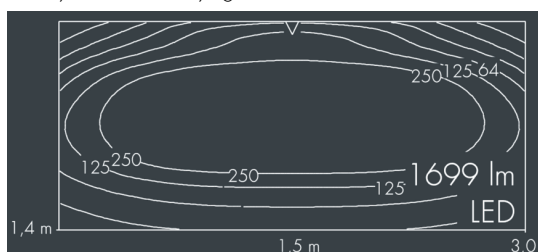

Ecoline

8 793 155 209

9 × 2,5 W, 1699 lm, 4000 K neutral white, 1-10V, wall washer 12° / 108°

L1 = 962 mm, L2 = 915 mm

Customized solutions and modifications are possible: Special RAL, DB or NCS colours as polyester powder coat, luminaires in 2700 K and other colour temperatures and versions for high ambient temperature.

Specification text

housing made of extruded aluminum and corrosion-resistant die-cast aluminum AlSi12, polyester powder coated by high-quality and UV-stabilized coating process, Colour: silver grey, all exterior parts are stainless steel, UV stabilised, impact-resistant polycarbonate cover with partial frosting for uniform light diffraction, silicon gasket, closure with 2 stainless steel screws, wall arms: 2 drilled holes Ø 6.5 mm, spacing L2, tilt range: 220°, cable gland: M20, connecting terminal: 5 pole, highly efficient optics made of transparent thermoplastic for precise lighting tasks, integral driver (1-10V), CRI > 80, max 2 SDCM, service life L90/B10 > 50.000 h, Beam angle (FWHM): 12° / 108°, luminous flux: 1699 lm, wattage: 23 W, delivered lumens 76 lm/W, protection type IP67, protection class I, impact resistance IK10, windage area 0,1 m², dimensions (L×H×W): 962 × 58 × 54 mm, weight 3,6 kg

Specification

Wattage	23 W	Beam angle (FWHM)	12° / 108°
Delivered lumens	76 lm/W	Housing colour	silver grey
Light source	LED 4000 K	Power supply cable	Ø 6 – 10 mm
Color Rendering Index	CRI > 80	Protection type	IP67
Colour tolerance	max 2 SDCM	Protection class	I
Lifetime ta 25° C	L90/B10 > 50.000 h	Impact resistance	IK10
Control gear	1-10V	Windage area	0,1m ²
Input voltage AC	110 – 240 V	Dimensions	962 × 58 × 54 mm
Input voltage DC	195-	Weight	3,60 kg
Voltage protection	2 kV L/N 4 kV L/PE	Max. ambient temperature ta	40°
Luminaires per B16A / C16A	50 / 85		