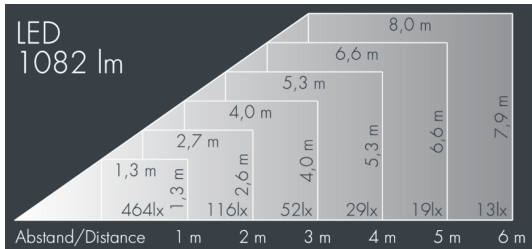

Ecoline

8 793 066 059

6 × 2,5 W, 1082 lm, 3000 K warm white,
wide beam 67°

L₁ = 662 mm, L₂ = 615 mm

Customized solutions and modifications are possible: Special RAL, DB or NCS colours as polyester powder coat, luminaires in 2700 K and other colour temperatures and versions for high ambient temperature.

Specification text

housing made of extruded aluminum and corrosion-resistant die-cast aluminum AlSi12, polyester powder coated by high-quality and UV-stabilized coating process, Colour: white RAL 9002, all exterior parts are stainless steel, UV stabilised, impact-resistant polycarbonate cover with partial frosting for uniform light diffraction, silicon gasket, closure with 2 stainless steel screws, wall arms: 2 drilled holes Ø 6.5 mm, spacing L₂, tilt range: 220°, cable gland: M20, connecting terminal: 3 pole, highly efficient optics made of transparent thermoplastic for precise lighting tasks, integral driver (AC/DC), CRI > 80, max 2 SDCM, service life L₉₀/B₁₀ > 50.000 h, Beam angle (FWHM): 67°, luminous flux: 1082 lm, wattage: 15 W, delivered lumens 72 lm/W, protection type IP65, protection class I, impact resistance IK10, windage area 0,1 m², dimensions (L×H×W): 662 × 57 × 54 mm, weight 2.8 kg

Specification

Wattage	15 W	Beam angle (FWHM)	67°
Delivered lumens	72 lm/W	Housing colour	white RAL 9002
Light source	LED 3000 K	Power supply cable	Ø 6 – 10 mm
Color Rendering Index	CRI > 80	Protection type	IP65
Colour tolerance	max 2 SDCM	Protection class	I
Lifetime ta 25° C	L ₉₀ /B ₁₀ > 50.000 h	Impact resistance	IK10
Control gear	on / off	Windage area	0,1m ²
Input voltage AC	110 – 240 V	Dimensions	662 × 57 × 54 mm
Input voltage DC	195 – 255 V	Weight	2,80 kg
Voltage protection	2 kV L/N 4 kV L/PE	Max. ambient temperature ta	40°
Luminaires per B16A / C16A	50 / 85		