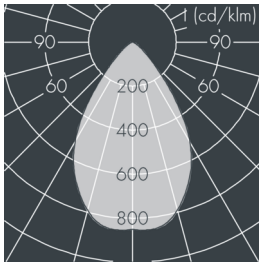

Ecoline

8 793 066 059

6 × 2,5 W, 1082 lm, 3000 K warm white,
wide beam 67°

L₁ = 662 mm, L₂ = 615 mm

Customized solutions and modifications are possible: Special RAL, DB or NCS colours as polyester powder coat, luminaires in 2700 K and other colour temperatures and versions for high ambient temperature.

Specification text

housing made of extruded aluminum and corrosion-resistant die-cast aluminum AlSi12, polyester powder coated by high-quality and UV-stabilized coating process, Colour: white RAL 9002, all exterior parts are stainless steel, UV stabilised, impact-resistant polycarbonate cover with partial frosting for uniform light diffraction, silicon gasket, closure with 2 stainless steel screws, wall arms: 2 drilled holes Ø 6.5 mm, spacing L₂, tilt range: 220°, cable gland: M20, connecting terminal: 3 pole, highly efficient optics made of transparent thermoplastic for precise lighting tasks, integral driver (AC/DC), CRI > 80, max 2 SDCM, service life L₉₀/B₁₀ > 50.000 h, Beam angle (FWHM): 67°, luminous flux: 1082 lm, wattage: 15 W, delivered lumens 72 lm/W, protection type IP65, protection class I, impact resistance IK10, windage area 0,1 m², dimensions (L×H×W): 662 × 57 × 54 mm, weight 2.8 kg

Specification

Wattage	15 W	Beam angle (FWHM)	67°
Delivered lumens	72 lm/W	Housing colour	white RAL 9002
Light source	LED 3000 K	Power supply cable	Ø 6 – 10 mm
Color Rendering Index	CRI > 80	Protection type	IP65
Colour tolerance	max 2 SDCM	Protection class	I
Lifetime ta 25° C	L ₉₀ /B ₁₀ > 50.000 h	Impact resistance	IK10
Control gear	on / off	Windage area	0,1m ²
Input voltage AC	110 – 240 V	Dimensions	662 × 57 × 54 mm
Input voltage DC	195 – 255 V	Weight	2,80 kg
Voltage protection	2 kV L/N 4 kV L/PE	Max. ambient temperature ta	40°
Luminaires per B16A / C16A	50 / 85		