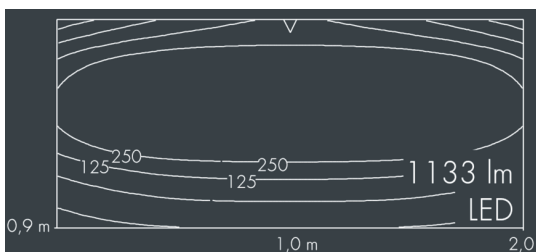

Ecoline

8 793 045 109

6 × 2,5 W, 1133 lm, 4000 K neutral white, DALI, wall washer 12° / 108°

L₁ = 662 mm, L₂ = 615 mm

Specification text

housing made of extruded aluminum and corrosion-resistant die-cast aluminum AlSi12, polyester powder coated by high-quality and UV-stabilized coating process, Colour: black RAL 7021, all exterior parts are stainless steel, UV stabilised, impact-resistant polycarbonate cover with partial frosting for uniform light diffraction, silicon gasket, closure with 2 stainless steel screws, wall arms: 2 drilled holes Ø 6.5 mm, spacing L₂, tilt range: 220°, cable gland: M20, connecting terminal: 5 pole, highly efficient optics made of transparent thermoplastic for precise lighting tasks, integral driver (DALI), CRI > 80, max 2 SDCM, service life L₉₀/B₁₀ > 50.000 h, Beam angle (FWHM): 12° / 108°, luminous flux: 1133 lm, wattage: 15 W, delivered lumens 76 lm/W, protection type IP67, protection class I, impact resistance IK10, windage area 0,1 m², dimensions (L×H×W): 662 × 58 × 54 mm, weight 2.8 kg

Specification

Wattage	15 W	Beam angle (FWHM)	12° / 108°
Delivered lumens	76 lm/W	Housing colour	black RAL 7021
Light source	LED 4000 K	Power supply cable	Ø 6 – 10 mm
Color Rendering Index	CRI > 80	Protection type	IP67
Colour tolerance	max 2 SDCM	Protection class	I
Lifetime ta 25° C	L ₉₀ /B ₁₀ > 50.000 h	Impact resistance	IK10
Control gear	DALI	Windage area	0,1m ²
Input voltage AC	220 – 240 V	Dimensions	662 × 58 × 54 mm
Input voltage DC	195 – 240 V	Weight	2,80 kg
Voltage protection	2 kV L/N 2 kV L/PE	Max. ambient temperature ta	40°
Luminaires per B16A / C16A	50 / 85		