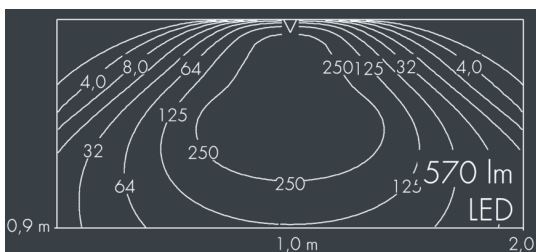

Ecoline

8 792 965 009

3 × 2,5 W, 570 lm, 4000 K neutral white,
wall washer 12° / 108°

L1 = 362 mm, L2 = 315 mm

Customized solutions and modifications are possible: Special RAL, DB or NCS colours as polyester powder coat, luminaires in 2700 K and other colour temperatures and versions for high ambient temperature.

Specification text

housing made of extruded aluminum and corrosion-resistant die-cast aluminum AlSi12, polyester powder coated by high-quality and UV-stabilized coating process, Colour: white RAL 9002, all exterior parts are stainless steel, UV stabilised, impact-resistant polycarbonate cover with partial frosting for uniform light diffraction, silicon gasket, closure with 2 stainless steel screws, mounting flanges: 2 drilled holes Ø 6.5 mm, spacing L2, tilt range: 220°, cable gland: M20, connecting terminal: 3 pole, highly efficient optics made of transparent thermoplastic for precise lighting tasks, integral driver (AC/DC), CRI > 80, max 2 SDCM, service life L90/B10 > 50.000 h, Beam angle (FWHM): 12° / 108°, luminous flux: 570 lm, wattage: 8 W, delivered lumens 76 lm/W, protection type IP67, protection class I, impact resistance IK10, windage area 0,1 m², dimensions (L×H×W): 362 × 58 × 54 mm, weight 1.5 kg

Specification

Wattage	8 W	Beam angle (FWHM)	12° / 108°
Delivered lumens	76 lm/W	Housing colour	white RAL 9002
Light source	LED 4000 K	Power supply cable	Ø 6 – 10 mm
Color Rendering Index	CRI > 80	Protection type	IP67
Colour tolerance	max 2 SDCM	Protection class	I
Lifetime ta 25° C	L90/B10 > 50.000 h	Impact resistance	IK10
Control gear	on / off	Windage area	0,1 m ²
Input voltage AC	110 – 240 V	Dimensions	362 × 58 × 54 mm
Input voltage DC	110 – 264 V	Weight	1,50 kg
Voltage protection	2 kV L/N 2 kV L/PE	Max. ambient temperature ta	40°
Luminaires per B16A / C16A	27 / 45		