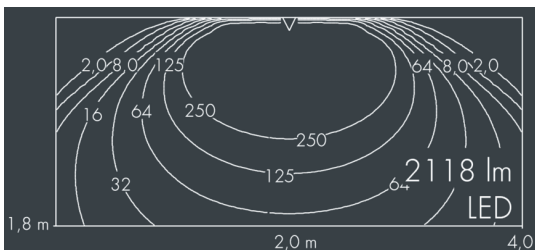

## Ecoline

8 792 256 009

12 × 2,5 W, 2118 lm, 3000 K warm white,  
wall washer 12° / 108°

L1 = 1262 mm, L2 = 1215 mm

Customized solutions and modifications are possible: Special RAL, DB or NCS colours as polyester powder coat, luminaires in 2700 K and other colour temperatures and versions for high ambient temperature.

## Specification text

housing made of extruded aluminum and corrosion-resistant die-cast aluminum AlSi12, polyester powder coated by high-quality and UV-stabilized coating process, Colour: silver grey, all exterior parts are stainless steel, UV stabilised, impact-resistant polycarbonate cover with partial frosting for uniform light diffraction, silicon gasket, closure with 2 stainless steel screws, mounting flanges: 2 drilled holes Ø 6.5 mm, spacing L2, tilt range: 220°, cable gland: M20, connecting terminal: 3 pole, highly efficient optics made of transparent thermoplastic for precise lighting tasks, integral driver (AC/DC), CRI > 80, max 2 SDCM, service life L90/B10 > 50.000 h, Beam angle (FWHM): 12° / 108°, luminous flux: 2118 lm, wattage: 30 W, delivered lumens 71 lm/W, protection type IP67, protection class I, impact resistance IK10, windage area 0,1 m<sup>2</sup>, dimensions (L×H×W): 1262 × 58 × 54 mm, weight 3.6 kg

## Specification

Wattage	30 W	Beam angle (FWHM)	12° / 108°
Delivered lumens	71 lm/W	Housing colour	silver grey
Light source	LED 3000 K	Power supply cable	Ø 6 – 10 mm
Color Rendering Index	CRI > 80	Protection type	IP67
Colour tolerance	max 2 SDCM	Protection class	I
Lifetime ta 25° C	L90/B10 > 50.000 h	Impact resistance	IK10
Control gear	on / off	Windage area	0,1m <sup>2</sup>
Input voltage AC	110 – 240 V	Dimensions	1262 × 58 × 54 mm
Input voltage DC	195 – 255 V	Weight	3,60 kg
Voltage protection	2 kV L/N   4 kV L/PE	Max. ambient temperature ta	40°
Luminaires per B16A / C16A	50 / 85		