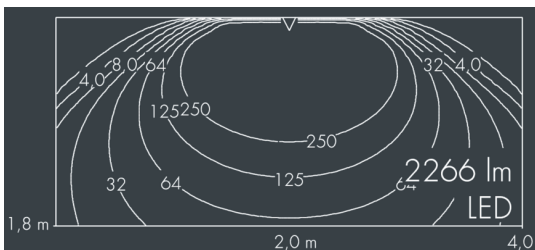

Ecoline

8 792 245 009

12 × 2,5 W, 2266 lm, 4000 K neutral white,
wall washer 12° / 108°

L1 = 1262 mm, L2 = 1215 mm

Customized solutions and modifications are possible: Special RAL, DB or NCS colours as polyester powder coat, luminaires in 2700 K and other colour temperatures and versions for high ambient temperature.

Specification text

housing made of extruded aluminum and corrosion-resistant die-cast aluminum AlSi12, polyester powder coated by high-quality and UV-stabilized coating process, Colour: black RAL 7021, all exterior parts are stainless steel, UV stabilised, impact-resistant polycarbonate cover with partial frosting for uniform light diffraction, silicon gasket, closure with 2 stainless steel screws, mounting flanges: 2 drilled holes Ø 6.5 mm, spacing L2, tilt range: 220°, cable gland: M20, connecting terminal: 3 pole, highly efficient optics made of transparent thermoplastic for precise lighting tasks, integral driver (AC/DC), CRI > 80, max 2 SDCM, service life L90/B10 > 50.000 h, Beam angle (FWHM): 12° / 108°, luminous flux: 2266 lm, wattage: 30 W, delivered lumens 76 lm/W, protection type IP67, protection class I, impact resistance IK10, windage area 0,1 m², dimensions (L×H×W): 1262 × 58 × 54 mm, weight 3,6 kg

Specification

Wattage	30 W	Beam angle (FWHM)	12° / 108°
Delivered lumens	76 lm/W	Housing colour	black RAL 7021
Light source	LED 4000 K	Power supply cable	Ø 6 – 10 mm
Color Rendering Index	CRI > 80	Protection type	IP67
Colour tolerance	max 2 SDCM	Protection class	I
Lifetime ta 25° C	L90/B10 > 50.000 h	Impact resistance	IK10
Control gear	on / off	Windage area	0,1m ²
Input voltage AC	110 – 240 V	Dimensions	1262 × 58 × 54 mm
Input voltage DC	195 – 255 V	Weight	3,60 kg
Voltage protection	2 kV L/N 4 kV L/PE	Max. ambient temperature ta	40°
Luminaires per B16A / C16A	50 / 85		