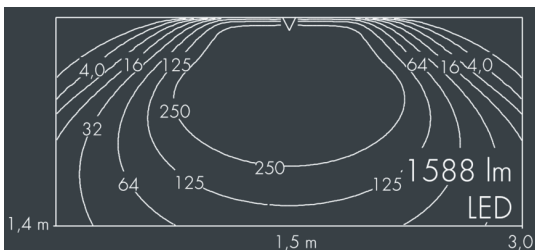

## Ecoline

8 792 166 109

9 × 2,5 W, 1588 lm, 3000 K warm white, DALI, wall washer 12° / 108°

L1 = 962 mm, L2 = 915 mm

Customized solutions and modifications are possible: Special RAL, DB or NCS colours as polyester powder coat, luminaires in 2700 K and other colour temperatures and versions for high ambient temperature.

## Specification text

housing made of extruded aluminum and corrosion-resistant die-cast aluminum AlSi12, polyester powder coated by high-quality and UV-stabilized coating process, Colour: white RAL 9002, all exterior parts are stainless steel, UV stabilised, impact-resistant polycarbonate cover with partial frosting for uniform light diffraction, silicon gasket, closure with 2 stainless steel screws, mounting flanges: 2 drilled holes Ø 6.5 mm, spacing L2, tilt range: 220°, cable gland: M20, connecting terminal: 5 pole, highly efficient optics made of transparent thermoplastic for precise lighting tasks, integral driver (DALI), CRI > 80, max 2 SDCM, service life L90/B10 > 50.000 h, Beam angle (FWHM): 12° / 108°, luminous flux: 1588 lm, wattage: 23 W, delivered lumens 71 lm/W, protection type IP67, protection class I, impact resistance IK10, windage area 0,1 m<sup>2</sup>, dimensions (L×H×W): 962 × 58 × 54 mm, weight 3.1 kg

## Specification

Wattage	23 W	Beam angle (FWHM)	12° / 108°
Delivered lumens	71 lm/W	Housing colour	white RAL 9002
Light source	LED 3000 K	Power supply cable	Ø 6 – 10 mm
Color Rendering Index	CRI > 80	Protection type	IP67
Colour tolerance	max 2 SDCM	Protection class	I
Lifetime ta 25° C	L90/B10 > 50.000 h	Impact resistance	IK10
Control gear	DALI	Windage area	0,1m <sup>2</sup>
Input voltage AC	220 – 240 V	Dimensions	962 × 58 × 54 mm
Input voltage DC	195 – 255 V	Weight	3,10 kg
Voltage protection	1 kV L/N   2 kV L/PE	Max. ambient temperature ta	40°
Luminaires per B16A / C16A	28 / 46		