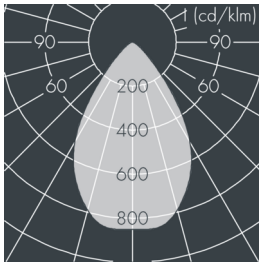

Ecoline

8 792 156 059

9 × 2,5 W, 1623 lm, 3000 K warm white,
wide beam 67°

L₁ = 962 mm, L₂ = 915 mm

Customized solutions and modifications are possible: Special RAL, DB or NCS colours as polyester powder coat, luminaires in 2700 K and other colour temperatures and versions for high ambient temperature.

Specification text

housing made of extruded aluminum and corrosion-resistant die-cast aluminum AlSi12, polyester powder coated by high-quality and UV-stabilized coating process, Colour: silver grey, all exterior parts are stainless steel, UV stabilised, impact-resistant polycarbonate cover with partial frosting for uniform light diffraction, silicon gasket, closure with 2 stainless steel screws, mounting flanges: 2 drilled holes Ø 6.5 mm, spacing L₂, tilt range: 220°, cable gland: M20, connecting terminal: 3 pole, highly efficient optics made of transparent thermoplastic for precise lighting tasks, integral driver (AC/DC), CRI > 80, max 2 SDCM, service life L₉₀/B₁₀ > 50.000 h, Beam angle (FWHM): 67°, luminous flux: 1623 lm, wattage: 23 W, delivered lumens 72 lm/W, protection type IP65, protection class I, impact resistance IK10, windage area 0,1 m², dimensions (L×H×W): 962 × 57 × 54 mm, weight 2.4 kg

Specification

Wattage	23 W	Beam angle (FWHM)	67°
Delivered lumens	72 lm/W	Housing colour	silver grey
Light source	LED 3000 K	Power supply cable	Ø 6 – 10 mm
Color Rendering Index	CRI > 80	Protection type	IP65
Colour tolerance	max 2 SDCM	Protection class	I
Lifetime ta 25° C	L ₉₀ /B ₁₀ > 50.000 h	Impact resistance	IK10
Control gear	on / off	Windage area	0,1m ²
Input voltage AC	110 – 240 V	Dimensions	962 × 57 × 54 mm
Input voltage DC	195 – 255 V	Weight	2,40 kg
Voltage protection	2 kV L/N 4 kV L/PE	Max. ambient temperature ta	40°
Luminaires per B16A / C16A	50 / 85		