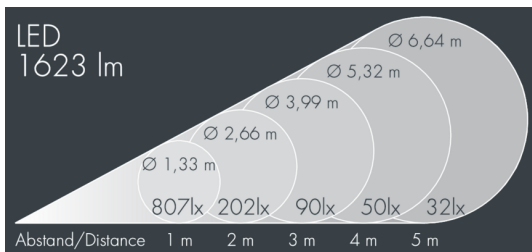

Ecoline

8 792 156 059

9 × 2,5 W, 1623 lm, 3000 K warm white,
wide beam 67°

L₁ = 962 mm, L₂ = 915 mm

Customized solutions and modifications are possible: Special RAL, DB or NCS colours as polyester powder coat, luminaires in 2700 K and other colour temperatures and versions for high ambient temperature.

Specification text

housing made of extruded aluminum and corrosion-resistant die-cast aluminum AlSi12, polyester powder coated by high-quality and UV-stabilized coating process, Colour: silver grey, all exterior parts are stainless steel, UV stabilised, impact-resistant polycarbonate cover with partial frosting for uniform light diffraction, silicon gasket, closure with 2 stainless steel screws, mounting flanges: 2 drilled holes Ø 6.5 mm, spacing L₂, tilt range: 220°, cable gland: M20, connecting terminal: 3 pole, highly efficient optics made of transparent thermoplastic for precise lighting tasks, integral driver (AC/DC), CRI > 80, max 2 SDCM, service life L₉₀/B₁₀ > 50.000 h, Beam angle (FWHM): 67°, luminous flux: 1623 lm, wattage: 23 W, delivered lumens 72 lm/W, protection type IP65, protection class I, impact resistance IK10, windage area 0,1 m², dimensions (L×H×W): 962 × 57 × 54 mm, weight 2.4 kg

Specification

Wattage	23 W	Beam angle (FWHM)	67°
Delivered lumens	72 lm/W	Housing colour	silver grey
Light source	LED 3000 K	Power supply cable	Ø 6 – 10 mm
Color Rendering Index	CRI > 80	Protection type	IP65
Colour tolerance	max 2 SDCM	Protection class	I
Lifetime ta 25° C	L ₉₀ /B ₁₀ > 50.000 h	Impact resistance	IK10
Control gear	on / off	Windage area	0,1m ²
Input voltage AC	110 – 240 V	Dimensions	962 × 57 × 54 mm
Input voltage DC	195 – 255 V	Weight	2,40 kg
Voltage protection	2 kV L/N 4 kV L/PE	Max. ambient temperature ta	40°
Luminaires per B16A / C16A	50 / 85		