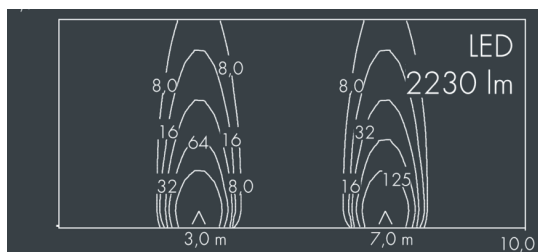

Ecoline

8 792 146 019

17 × 2,1 W, 2124 lm, 3000 K warm white,
narrow beam 6°

L1 = 962 mm, L2 = 915 mm

Customized solutions and modifications are possible: Special RAL, DB or NCS colours as polyester powder coat, luminaires in 2700 K and other colour temperatures and versions for high ambient temperature.

Specification text

housing made of extruded aluminum and corrosion-resistant die-cast aluminum AlSi12, polyester powder coated by high-quality and UV-stabilized coating process, Colour: black RAL 7021, all exterior parts are stainless steel, UV stabilised, impact-resistant polycarbonate cover with partial frosting for uniform light diffraction, silicon gasket, closure with 2 stainless steel screws, mounting flanges: 2 drilled holes Ø 6.5 mm, spacing L2, tilt range: 220°, cable gland: M20, connecting terminal: 3 pole, highly efficient optics made of transparent thermoplastic for precise lighting tasks, integral driver (AC/DC), CRI > 80, max 2 SDCM, service life L90/B10 > 50.000 h, Beam angle (FWHM): 6°, luminous flux: 2124 lm, wattage: 36 W, delivered lumens 59 lm/W, protection type IP65, protection class I, impact resistance IK10, windage area 0,1 m², dimensions (L×H×W): 962 × 57 × 54 mm, weight 2.4 kg

Specification

Wattage	36 W	Beam angle (FWHM)	6°
Delivered lumens	59 lm/W	Housing colour	black RAL 7021
Light source	LED 3000 K	Power supply cable	Ø 6 – 10 mm
Color Rendering Index	CRI > 80	Protection type	IP65
Colour tolerance	max 2 SDCM	Protection class	I
Lifetime ta 25° C	L90/B10 > 50.000 h	Impact resistance	IK10
Control gear	on / off	Windage area	0,1m²
Input voltage AC	220 – 240 V	Dimensions	962 × 57 × 54 mm
Input voltage DC	220 – 240 V	Weight	2,40 kg
Voltage protection	4 kV L/N 2 kV L/PE	Max. ambient temperature ta	40°
Luminaires per B16A / C16A	27 / 46		