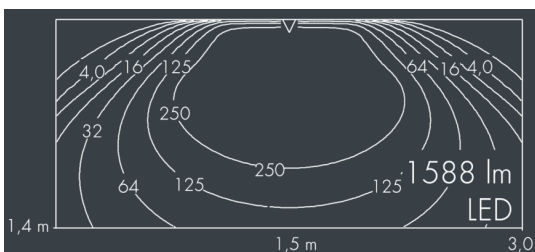

Ecoline

8 792 146 009

9 × 2,5 W, 1588 lm, 3000 K warm white,
wall washer 12° / 108°

L1 = 962 mm, L2 = 915 mm

Customized solutions and modifications are possible: Special RAL, DB or NCS colours as polyester powder coat, luminaires in 2700 K and other colour temperatures and versions for high ambient temperature.

Specification text

housing made of extruded aluminum and corrosion-resistant die-cast aluminum AlSi12, polyester powder coated by high-quality and UV-stabilized coating process, Colour: black RAL 7021, all exterior parts are stainless steel, UV stabilised, impact-resistant polycarbonate cover with partial frosting for uniform light diffraction, silicon gasket, closure with 2 stainless steel screws, mounting flanges: 2 drilled holes Ø 6.5 mm, spacing L2, tilt range: 220°, cable gland: M20, connecting terminal: 3 pole, highly efficient optics made of transparent thermoplastic for precise lighting tasks, integral driver (AC/DC), CRI > 80, max 2 SDCM, service life L90/B10 > 50.000 h, Beam angle (FWHM): 12° / 108°, luminous flux: 1588 lm, wattage: 23 W, delivered lumens 71 lm/W, protection type IP67, protection class I, impact resistance IK10, windage area 0,1 m², dimensions (L×H×W): 962 × 58 × 54 mm, weight 2.4 kg

Specification

Wattage	23 W	Beam angle (FWHM)	12° / 108°
Delivered lumens	71 lm/W	Housing colour	black RAL 7021
Light source	LED 3000 K	Power supply cable	Ø 6 – 10 mm
Color Rendering Index	CRI > 80	Protection type	IP67
Colour tolerance	max 2 SDCM	Protection class	I
Lifetime ta 25° C	L90/B10 > 50.000 h	Impact resistance	IK10
Control gear	on / off	Windage area	0,1m ²
Input voltage AC	110 – 240 V	Dimensions	962 × 58 × 54 mm
Input voltage DC	195 – 255 V	Weight	2,40 kg
Voltage protection	2 kV L/N 4 kV L/PE	Max. ambient temperature ta	40°
Luminaires per B16A / C16A	50 / 85		