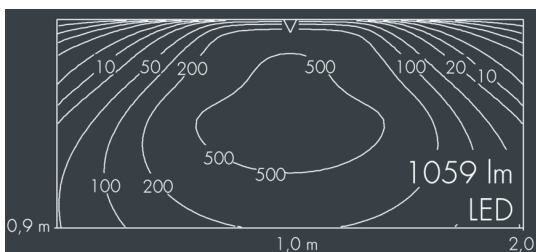

Ecoline

8 792 046 209

6 × 2,5 W, 1059 lm, 3000 K warm white, 1-10V,
wall washer 12° / 108°

L₁ = 662 mm, L₂ = 615 mm

Customized solutions and modifications are possible: Special RAL, DB or NCS colours as polyester powder coat, luminaires in 2700 K and other colour temperatures and versions for high ambient temperature.

Specification text

housing made of extruded aluminum and corrosion-resistant die-cast aluminum AlSi12, polyester powder coated by high-quality and UV-stabilized coating process, Colour: black RAL 7021, all exterior parts are stainless steel, UV stabilised, impact-resistant polycarbonate cover with partial frosting for uniform light diffraction, silicon gasket, closure with 2 stainless steel screws, mounting flanges: 2 drilled holes Ø 6.5 mm, spacing L₂, tilt range: 220°, cable gland: M20, connecting terminal: 5 pole, highly efficient optics made of transparent thermoplastic for precise lighting tasks, integral driver (1-10V), CRI > 80, max 2 SDCM, service life L₉₀/B₁₀ > 50.000 h, Beam angle (FWHM): 12° / 108°, luminous flux: 1059 lm, wattage: 15 W, delivered lumens 71 lm/W, protection type IP67, protection class I, impact resistance IK10, windage area 0,1 m², dimensions (L×H×W): 662 × 58 × 54 mm, weight 2.3 kg

Specification

Wattage	15 W	Beam angle (FWHM)	12° / 108°
Delivered lumens	71 lm/W	Housing colour	black RAL 7021
Light source	LED 3000 K	Power supply cable	Ø 6 – 10 mm
Color Rendering Index	CRI > 80	Protection type	IP67
Colour tolerance	max 2 SDCM	Protection class	I
Lifetime ta 25° C	L ₉₀ /B ₁₀ > 50.000 h	Impact resistance	IK10
Control gear	1-10V	Windage area	0,1 m ²
Input voltage AC	110 – 240 V	Dimensions	662 × 58 × 54 mm
Input voltage DC	195	Weight	2,30 kg
Voltage protection	2 kV L/N 4 kV L/PE	Max. ambient temperature ta	40°
Luminaires per B16A / C16A	50 / 85		