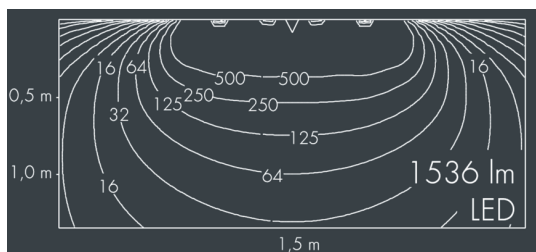

## Ecoline Mini modular system luminaire, right

8 770 355 109

1,5 × 1,8 W, 1536 lm, 4000 K neutral white, DALI, wall washer 20° / 88°

L1 = 1523 mm

Customized solutions and modifications are possible: Special RAL, DB or NCS colours as polyester powder coat, luminaires in 2700 K and other colour temperatures and versions for high ambient temperature.

## Specification text

housing made of extruded aluminum and corrosion-resistant die-cast aluminum AlSi12, polyester powder coated by high-quality and UV-stabilized coating process, Colour: silver grey, all exterior parts are stainless steel, polycarbonate cover, with partial frosting for uniform light diffraction, silicon gasket, with connection coupling and 5-pin connector on left, tilt range: 220°, connecting terminal: 5 pole, highly efficient optics made of transparent thermoplastic for precise lighting tasks, integral, dimmable driver (DALI), CRI > 80, max 2 SDCM, service life L90/B10 > 50.000 h, Beam angle (FWHM): 20° / 88°, luminous flux: 1536 lm, wattage: 26 W, delivered lumens 59 lm/W, protection type IP65, protection class I, impact resistance IK10, windage area 0,059 m<sup>2</sup>, dimensions (L×H×W): 1523 × 43 × 40 mm, weight 3 kg

## Specification

Wattage	26 W	Beam angle (FWHM)	20° / 88°
Delivered lumens	59 lm/W	Housing colour	silver grey
Light source	LED 4000 K	Power supply cable	Ø 5 – 9 mm
Color Rendering Index	CRI > 80	Protection type	IP65
Colour tolerance	max 2 SDCM	Protection class	I
Lifetime ta 25° C	L90/B10 > 50.000 h	Impact resistance	IK10
Control gear	DALI	Windage area	0,059m <sup>2</sup>
Input voltage AC	220 – 240 V	Dimensions	1523 × 43 × 40 mm
Input voltage DC	195 – 240 V	Weight	3,00 kg
Voltage protection	2 kV L/N   4 kV L/PE	Max. ambient temperature ta	50°
Luminaires per B16A / C16A	50 / 85		