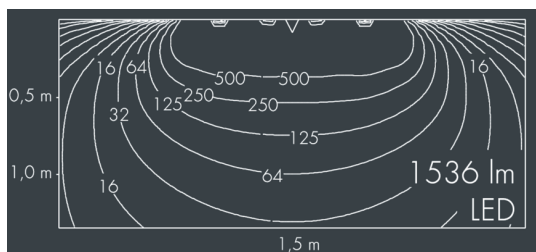

## Ecoline Mini modular system luminaire, right

8 770 345 209

1,5 × 1,8 W, 1 536 lm, 4000 K neutral white, 1-10V, wall washer 20° / 88°

L1 = 1 523 mm

Customized solutions and modifications are possible: Special RAL, DB or NCS colours as polyester powder coat, luminaires in 2700 K and other colour temperatures and versions for high ambient temperature.

## Specification text

housing made of extruded aluminum and corrosion-resistant die-cast aluminum AlSi12, polyester powder coated by high-quality and UV-stabilized coating process, Colour: black RAL 7021, all exterior parts are stainless steel, polycarbonate cover, with partial frosting for uniform light diffraction, silicon gasket, with connection coupling and 5-pin connector on left, tilt range: 220°, connecting terminal: 5 pole, highly efficient optics made of transparent thermoplastic for precise lighting tasks, integral driver (dimnable 1-10V), CRI > 80, max 2 SDCM, service life L90/B10 > 50.000 h, Beam angle (FWHM): 20° / 88°, luminous flux: 1 536 lm, wattage: 26 W, delivered lumens 59 lm/W, protection type IP65, protection class I, impact resistance IK10, windage area 0,059 m<sup>2</sup>, dimensions (L×H×W): 1 523 × 43 × 40 mm, weight 3 kg

## Specification

Wattage	26 W	Beam angle (FWHM)	20° / 88°
Delivered lumens	59 lm/W	Housing colour	black RAL 7021
Light source	LED 4000 K	Power supply cable	Ø 5 – 9 mm
Color Rendering Index	CRI > 80	Protection type	IP65
Colour tolerance	max 2 SDCM	Protection class	I
Lifetime ta 25° C	L90/B10 > 50.000 h	Impact resistance	IK10
Control gear	1-10V	Windage area	0,059m <sup>2</sup>
Input voltage AC	220 – 240 V	Dimensions	1 523 × 43 × 40 mm
Input voltage DC	195 – 240 V	Weight	3,00 kg
Voltage protection	2 kV L/N   4 kV L/PE	Max. ambient temperature ta	50°
Luminaires per B16A / C16A	50 / 85		