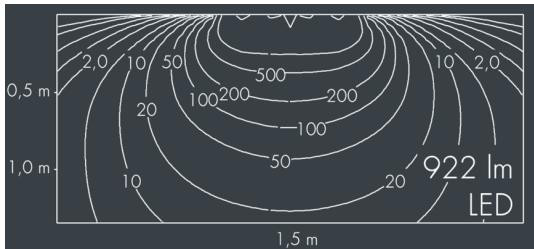

## Ecoline Mini modular system luminaire, middle

8 769 145 109

9 × 1,8 W, 922 lm, 4000 K neutral white, DALI, wall washer 20° / 88°

L1 = 919 mm

Customized solutions and modifications are possible: Special RAL, DB or NCS colours as polyester powder coat, luminaires in 2700 K and other colour temperatures and versions for high ambient temperature.

## Specification text

housing made of extruded aluminum and corrosion-resistant die-cast aluminum AlSi12, polyester powder coated by high-quality and UV-stabilized coating process, Colour: black RAL 7021, all exterior parts are stainless steel, polycarbonate cover, with partial frosting for uniform light diffraction, silicon gasket, with connection coupling and 5-pin connector on left and right, tilt range: 220°, connecting terminal: 5 pole, highly efficient optics made of transparent thermoplastic for precise lighting tasks, integral, dimmable driver (DALI), CRI > 80, max 2 SDCM, service life L90/B10 > 50.000 h, Beam angle (FWHM): 20° / 88°, luminous flux: 922 lm, wattage: 16 W, delivered lumens 58 lm/W, protection type IP65, protection class I, impact resistance IK10, windage area 0,037 m<sup>2</sup>, dimensions (L×H×W): 919 × 43 × 40 mm, weight 2.1 kg

## Specification

Wattage	16 W	Beam angle (FWHM)	20° / 88°
Delivered lumens	58 lm/W	Housing colour	black RAL 7021
Light source	LED 4000 K	Power supply cable	Ø 5 – 9 mm
Color Rendering Index	CRI > 80	Protection type	IP65
Colour tolerance	max 2 SDCM	Protection class	I
Lifetime ta 25° C	L90/B10 > 50.000 h	Impact resistance	IK10
Control gear	DALI	Windage area	0,037m <sup>2</sup>
Input voltage AC	220 – 240 V	Dimensions	919 × 43 × 40 mm
Input voltage DC	195 – 240 V	Weight	2,10 kg
Voltage protection	2 kV L/N   4 kV L/PE	Max. ambient temperature ta	50°
Luminaires per B16A / C16A	50 / 85		