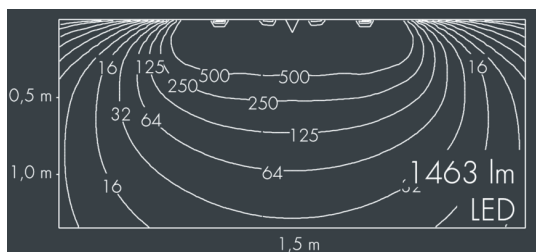

Ecoline Mini modular system luminaire, left

8 768 366 109

15 × 1,8 W, 1463 lm, 3000 K warm white, DALI, wall washer 20° / 88°

L1 = 1523 mm

Customized solutions and modifications are possible: Special RAL, DB or NCS colours as polyester powder coat, luminaires in 2700 K and other colour temperatures and versions for high ambient temperature.

Specification text

housing made of extruded aluminum and corrosion-resistant die-cast aluminum AlSi12, polyester powder coated by high-quality and UV-stabilized coating process, Colour: white RAL 9002, all exterior parts are stainless steel, polycarbonate cover, with partial frosting for uniform light diffraction, silicon gasket, with connection coupling and 5-pin connector on right, tilt range: 220°, cable gland:

M16, with 1 m cable gland ÖLFLEX Robust 210 5G1, connecting terminal: 5 pole, highly efficient optics made of transparent thermoplastic for precise lighting tasks, integral, dimmable driver (DALI), CRI > 80, max 2 SDCM, service life L90/B10 > 50.000 h, Beam angle (FWHM): 20° / 88°, luminous flux: 1463 lm, wattage: 26 W, delivered lumens 56 lm/W, protection type IP65, protection class I, impact resistance IK10, windage area 0,059 m², dimensions (L×H×W): 1523 × 43 × 40 mm, weight 3 kg

Specification

Wattage	26 W	Beam angle (FWHM)	20° / 88°
Delivered lumens	56 lm/W	Housing colour	white RAL 9002
Light source	LED 3000 K	Power supply cable	Ø 5 – 9 mm
Color Rendering Index	CRI > 80	Protection type	IP65
Colour tolerance	max 2 SDCM	Protection class	I
Lifetime ta 25° C	L90/B10 > 50.000 h	Impact resistance	IK10
Control gear	DALI	Windage area	0,059m ²
Input voltage AC	220 – 240 V	Dimensions	1523 × 43 × 40 mm
Input voltage DC	195 – 240 V	Weight	3,00 kg
Voltage protection	2 kV L/N 4 kV L/PE	Max. ambient temperature ta	50°
Luminaires per B16A / C16A	50 / 85		