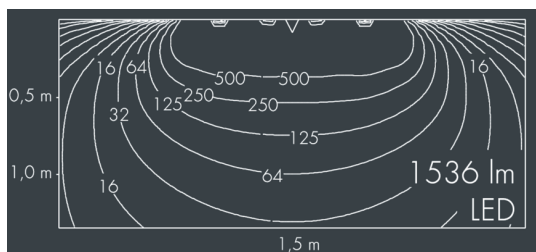

Ecoline Mini modular system luminaire, left

8 768 355 109

1,5 × 1,8 W, 1536 lm, 4000 K neutral white, DALI, wall washer 20° / 88°

L1 = 1523 mm

Customized solutions and modifications are possible: Special RAL, DB or NCS colours as polyester powder coat, luminaires in 2700 K and other colour temperatures and versions for high ambient temperature.

M16, with 1 m cable gland ÖLFLEX Robust 210 5G1, connecting terminal: 5 pole, highly efficient optics made of transparent thermoplastic for precise lighting tasks, integral, dimmable driver (DALI), CRI > 80, max 2 SDCM, service life L90/B10 > 50.000 h,

Beam angle (FWHM): 20° / 88°, luminous flux: 1536 lm, wattage: 26 W, delivered lumens 59 lm/W, protection type IP65, protection class I, impact resistance IK10, windage area 0,059 m², dimensions (L×H×W): 1523 × 43 × 40 mm, weight 3 kg

Specification

Wattage	26 W	Beam angle (FWHM)	20° / 88°
Delivered lumens	59 lm/W	Housing colour	silver grey
Light source	LED 4000 K	Power supply cable	Ø 5 – 9 mm
Color Rendering Index	CRI > 80	Protection type	IP65
Colour tolerance	max 2 SDCM	Protection class	I
Lifetime ta 25° C	L90/B10 > 50.000 h	Impact resistance	IK10
Control gear	DALI	Windage area	0,059m ²
Input voltage AC	220 – 240 V	Dimensions	1523 × 43 × 40 mm
Input voltage DC	195 – 240 V	Weight	3,00 kg
Voltage protection	2 kV L/N 4 kV L/PE	Max. ambient temperature ta	50°
Luminaires per B16A / C16A	50 / 85		