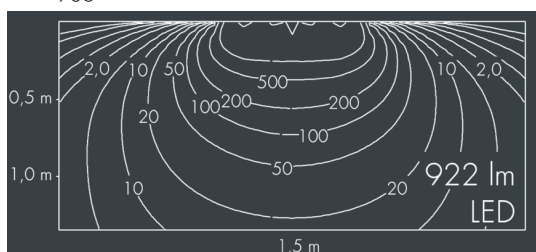

Ecoline Mini modular system luminaire, left

8 768 155 209

9 × 1,8 W, 922 lm, 4000 K neutral white, 1-10V, wall washer 20° / 88°

L₁ = 935 mm

Customized solutions and modifications are possible: Special RAL, DB or NCS colours as polyester powder coat, luminaires in 2700 K and other colour temperatures and versions for high ambient temperature.

Specification text

housing made of extruded aluminum and corrosion-resistant die-cast aluminum AlSi12, polyester powder coated by high-quality and UV-stabilized coating process, Colour: silver grey, all exterior parts are stainless steel, polycarbonate cover, with partial frosting for uniform light diffraction, silicon gasket, with connection coupling and 5-pin connector on right, tilt range: 220°, cable gland:

M16, with 1 m cable gland ÖLFLEX Robust 210 5G1, connecting terminal: 5 pole, highly efficient optics made of transparent thermoplastic for precise lighting tasks, integral driver (dimnable 1-10V), CRI > 80, max 2 SDCM, service life L₉₀/B₁₀ > 50.000 h, Beam angle (FWHM): 20° / 88°, luminous flux: 922 lm, wattage: 16 W, delivered lumens 58 lm/W, protection type IP65, protection class I, impact resistance IK10, windage area 0,037 m², dimensions (L×H×W): 935 × 43 × 40 mm, weight 2.1 kg

Wattage	16 W	Beam angle (FWHM)	20° / 88°
Delivered lumens	58 lm/W	Housing colour	silver grey
Light source	LED 4000 K	Power supply cable	Ø 5 – 9 mm
Color Rendering Index	CRI > 80	Protection type	IP65
Colour tolerance	max 2 SDCM	Protection class	I
Lifetime ta 25° C	L ₉₀ /B ₁₀ > 50.000 h	Impact resistance	IK10
Control gear	1-10V	Windage area	0,037m ²
Input voltage AC	220 – 240 V	Dimensions	935 × 43 × 40 mm
Input voltage DC	195 – 240 V	Weight	2,10 kg
Voltage protection	2 kV L/N 4 kV L/PE	Max. ambient temperature ta	50°
Luminaires per B16A / C16A	50 / 85		