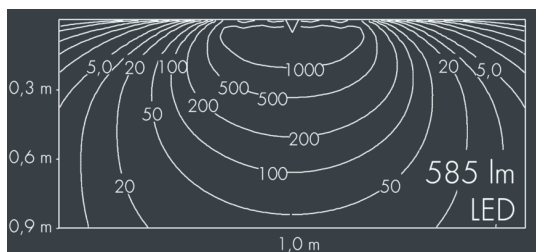

Ecoline Mini modular system luminaire, left

8 768 066 209

6 × 1,8 W, 585 lm, 3000 K warm white, 1-10V, wall washer 20° / 88°

L1 = 641 mm

Customized solutions and modifications are possible: Special RAL, DB or NCS colours as polyester powder coat, luminaires in 2700 K and other colour temperatures and versions for high ambient temperature.

Specification text

housing made of extruded aluminum and corrosion-resistant die-cast aluminum AlSi12, polyester powder coated by high-quality and UV-stabilized coating process, Colour: white RAL 9002, all exterior parts are stainless steel, polycarbonate cover, with partial frosting for uniform light diffraction, silicon gasket, with connection coupling and 5-pin connector on right, tilt range: 220°, cable gland:

M16, with 1 m cable gland ÖLFLEX Robust 210 5G1, connecting terminal: 5 pole, highly efficient optics made of transparent thermoplastic for precise lighting tasks, integral driver (dimnable 1-10V), CRI > 80, max 2 SDCM, service life L90/B10 > 50.000 h, Beam angle (FWHM): 20° / 88°, luminous flux: 585 lm, wattage: 11 W, delivered lumens 53 lm/W, protection type IP65, protection class I, impact resistance IK10, windage area 0,025 m², dimensions (L×H×W): 641 × 43 × 40 mm, weight 1.5 kg

Specification

Wattage	11 W	Beam angle (FWHM)	20° / 88°
Delivered lumens	53 lm/W	Housing colour	white RAL 9002
Light source	LED 3000 K	Power supply cable	Ø 5 – 9 mm
Color Rendering Index	CRI > 80	Protection type	IP65
Colour tolerance	max 2 SDCM	Protection class	I
Lifetime ta 25° C	L90/B10 > 50.000 h	Impact resistance	IK10
Control gear	1-10V	Windage area	0,025m ²
Input voltage AC	220 – 240 V	Dimensions	641 × 43 × 40 mm
Input voltage DC	195 – 240 V	Weight	1,50 kg
Voltage protection	2 kV L/N 4 kV L/PE	Max. ambient temperature ta	50°
Luminaires per B16A / C16A	50 / 85		