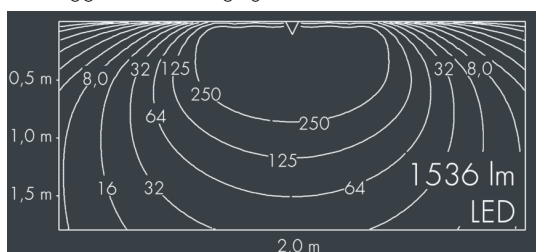

Ecoline Mini

8 767 365 209

1,5 × 1,8 W, 1536 lm, 4000 K neutral white, 1-10V, wall washer 20° / 88°

L1 = 1550 mm, L2 = 1513 mm

Customized solutions and modifications are possible: Special RAL, DB or NCS colours as polyester powder coat, luminaires in 2700 K and other colour temperatures and versions for high ambient temperature.

Specification text

housing made of extruded aluminum and corrosion-resistant die-cast aluminum AlSi12, polyester powder coated by high-quality and UV-stabilized coating process, Colour: white RAL 9002, all exterior parts are stainless steel, polycarbonate cover, with partial frosting for uniform light diffraction, silicon gasket, wall arms: 2 elongated holes Ø 6.5 mm, spacing L2, tilt range: 20°, cable gland:

M16, with 1 m cable gland ÖLFLEX Robust 210 5G1, connecting terminal: 5 pole, highly efficient optics made of transparent thermoplastic for precise lighting tasks, integral driver (dimnable 1-10V), CRI > 80, max 2 SDCM, service life L90/B10 > 50.000 h, Beam angle (FWHM): 20° / 88°, luminous flux: 1536 lm, wattage: 26 W, delivered lumens 59 lm/W, protection type IP65, protection class I, impact resistance IK10, windage area 0,059 m², dimensions (L×H×W): 1550 × 43 × 40 mm, weight 3 kg

Wattage	26 W	Beam angle (FWHM)	20° / 88°
Delivered lumens	59 lm/W	Housing colour	white RAL 9002
Light source	LED 4000 K	Power supply cable	Ø 5 – 9 mm
Color Rendering Index	CRI > 80	Protection type	IP65
Colour tolerance	max 2 SDCM	Protection class	I
Lifetime ta 25° C	L90/B10 > 50.000 h	Impact resistance	IK10
Control gear	1-10V	Windage area	0,059m ²
Input voltage AC	220 – 240 V	Dimensions	1550 × 43 × 40 mm
Input voltage DC	195 – 240 V	Weight	3,00 kg
Voltage protection	2 kV L/N 4 kV L/PE	Max. ambient temperature ta	50°
Luminaires per B16A / C16A	50 / 85		