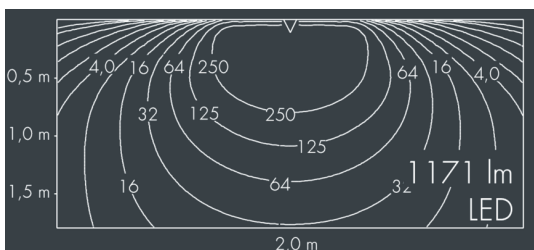

Ecoline Mini

8 767 266 209

12 × 1,8 W, 1171 lm, 3000 K warm white, 1-10V, wall washer 20° / 88°

L1 = 1256 mm, L2 = 1219 mm

Customized solutions and modifications are possible: Special RAL, DB or NCS colours as polyester powder coat, luminaires in 2700 K and other colour temperatures and versions for high ambient temperature.

Specification text

housing made of extruded aluminum and corrosion-resistant die-cast aluminum AlSi12, polyester powder coated by high-quality and UV-stabilized coating process, Colour: white RAL 9002, all exterior parts are stainless steel, polycarbonate cover, with partial frosting for uniform light diffraction, silicon gasket, wall arms: 2 elongated holes Ø 6.5 mm, spacing L2, tilt range: 220°, cable gland:

M16, with 1 m cable gland ÖLFLEX Robust 210 5G1, connecting terminal: 5 pole, highly efficient optics made of transparent thermoplastic for precise lighting tasks, integral driver (dimnable 1-10V), CRI > 80, max 2 SDCM, service life L90/B10 > 50.000 h, Beam angle (FWHM): 20° / 88°, luminous flux: 1171 lm, wattage: 21 W, delivered lumens 56 lm/W, protection type IP65, protection class I, impact resistance IK10, windage area 0,048 m², dimensions (L×H×W): 1256 × 43 × 40 mm, weight 2.5 kg

Specification

Wattage	21 W	Beam angle (FWHM)	20° / 88°
Delivered lumens	56 lm/W	Housing colour	white RAL 9002
Light source	LED 3000 K	Power supply cable	Ø 5 – 9 mm
Color Rendering Index	CRI > 80	Protection type	IP65
Colour tolerance	max 2 SDCM	Protection class	I
Lifetime ta 25° C	L90/B10 > 50.000 h	Impact resistance	IK10
Control gear	1-10V	Windage area	0,048m²
Input voltage AC	220 – 240 V	Dimensions	1256 × 43 × 40 mm
Input voltage DC	195 – 240 V	Weight	2,50 kg
Voltage protection	2 kV L/N 4 kV L/PE	Max. ambient temperature ta	50°
Luminaires per B16A / C16A	50 / 85		