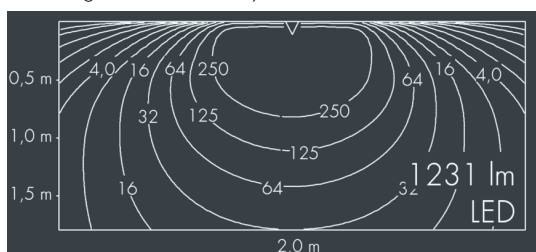

Ecoline Mini

8 767 245 109

12 × 1,8 W, 1231 lm, 4000 K neutral white, DALI, wall washer 20° / 88°

L1 = 1256 mm, L2 = 1219 mm

Customized solutions and modifications are possible: Special RAL, DB or NCS colours as polyester powder coat, luminaires in 2700 K and other colour temperatures and versions for high ambient temperature.

Specification text

housing made of extruded aluminum and corrosion-resistant die-cast aluminum AlSi12, polyester powder coated by high-quality and UV-stabilized coating process, Colour: black RAL 7021, all exterior parts are stainless steel, polycarbonate cover, with partial frosting for uniform light diffraction, silicon gasket, wall arms: 2 elongated holes Ø 6.5 mm, spacing L2, tilt range: 220°, cable gland:

M16, with 1 m cable gland ÖLFLEX Robust 210 5G1, connecting terminal: 5 pole, highly efficient optics made of transparent thermoplastic for precise lighting tasks, integral, dimmable driver (DALI), CRI > 80, max 2 SDCM, service life L90/B10 > 50.000 h, Beam angle (FWHM): 20° / 88°, luminous flux: 1231 lm, wattage: 21 W, delivered lumens 59 lm/W, protection type IP65, protection class I, impact resistance IK10, windage area 0,048 m², dimensions (L×H×W): 1256 × 43 × 40 mm, weight 2.5 kg

Wattage	21 W	Beam angle (FWHM)	20° / 88°
Delivered lumens	59 lm/W	Housing colour	black RAL 7021
Light source	LED 4000 K	Power supply cable	Ø 5 – 9 mm
Color Rendering Index	CRI > 80	Protection type	IP65
Colour tolerance	max 2 SDCM	Protection class	I
Lifetime ta 25° C	L90/B10 > 50.000 h	Impact resistance	IK10
Control gear	DALI	Windage area	0,048m ²
Input voltage AC	220 – 240 V	Dimensions	1256 × 43 × 40 mm
Input voltage DC	195 – 240 V	Weight	2,50 kg
Voltage protection	2 kV L/N 4 kV L/PE	Max. ambient temperature ta	50°
Luminaires per B16A / C16A	50 / 85		