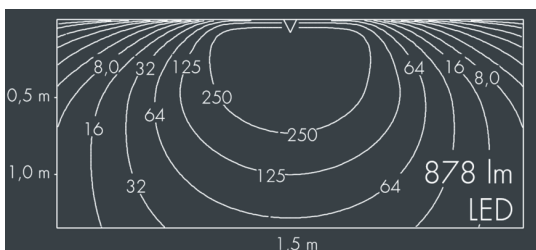

Ecoline Mini

8 767 166 209

9 × 1,8 W, 878 lm, 3000 K warm white, 1-10V, wall washer 20° / 88°

L1 = 962 mm, L2 = 925 mm

Customized solutions and modifications are possible: Special RAL, DB or NCS colours as polyester powder coat, luminaires in 2700 K and other colour temperatures and versions for high ambient temperature.

Specification text

housing made of extruded aluminum and corrosion-resistant die-cast aluminum AlSi12, polyester powder coated by high-quality and UV-stabilized coating process, Colour: white RAL 9002, all exterior parts are stainless steel, polycarbonate cover, with partial frosting for uniform light diffraction, silicon gasket, wall arms: 2 elongated holes \varnothing 6.5 mm, spacing L2, tilt range: 20°, cable gland:

M16, with 1 m cable gland ÖLFLEX Robust 210 5G1, connecting terminal: 5 pole, highly efficient optics made of transparent thermoplastic for precise lighting tasks, integral driver (dimmable 1-10V), CRI > 80, max 2 SDCM, service life L90/B10 > 50.000 h, Beam angle (FWHM): 20° / 88°, luminous flux: 878 lm, wattage: 16 W, delivered lumens 55 lm/W, protection type IP65, protection class I, impact resistance IK10, windage area 0,037 m², dimensions (L×H×W): 962 × 43 × 40 mm, weight 2.1 kg

Wattage	16 W	Beam angle (FWHM)	20° / 88°
Delivered lumens	55 lm/W	Housing colour	white RAL 9002
Light source	LED 3000 K	Power supply cable	\varnothing 5 – 9 mm
Color Rendering Index	CRI > 80	Protection type	IP65
Colour tolerance	max 2 SDCM	Protection class	I
Lifetime ta 25° C	L90/B10 > 50.000 h	Impact resistance	IK10
Control gear	1-10V	Windage area	0,037m ²
Input voltage AC	220 – 240 V	Dimensions	962 × 43 × 40 mm
Input voltage DC	195 – 240 V	Weight	2,10 kg
Voltage protection	2 kV L/N 4 kV L/PE	Max. ambient temperature ta	50°
Luminaires per B16A / C16A	50 / 85		