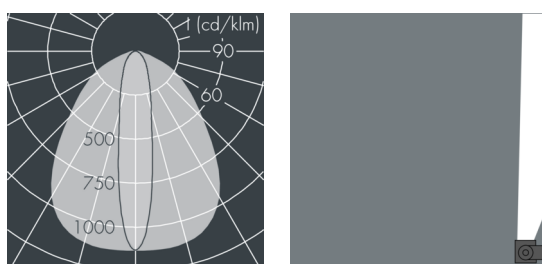

Ecoline Mini

8 767 166 109

9 × 1,8 W, 878 lm, 3000 K warm white, DALI,
wall washer 20° / 88°

L1 = 962 mm, L2 = 925 mm

Customized solutions and modifications are possible: Special RAL, DB or NCS colours as polyester powder coat, luminaires in 2700 K and other colour temperatures and versions for high ambient temperature.

Specification text

housing made of extruded aluminum and corrosion-resistant die-cast aluminum AlSi12, polyester powder coated by high-quality and UV-stabilized coating process, Colour: white RAL 9002, all exterior parts are stainless steel, polycarbonate cover, with partial frosting for uniform light diffraction, silicon gasket, wall arms: 2 elongated holes Ø 6.5 mm, spacing L2, tilt range: 220°, cable gland:

M16, with 1 m cable gland ÖLFLEX Robust 210 5G1, connecting terminal: 5 pole, highly efficient optics made of transparent thermoplastic for precise lighting tasks, integral, dimmable driver (DALI), CRI > 80, max 2 SDCM, service life L90/B10 > 50.000 h, Beam angle (FWHM): 20° / 88°, luminous flux: 878 lm, wattage: 16 W, delivered lumens 55 lm/W, protection type IP65, protection class I, impact resistance IK10, windage area 0,037 m², dimensions (L×H×W): 962 × 43 × 40 mm, weight 2.1 kg

Specification

Wattage	16 W	Beam angle (FWHM)	20° / 88°
Delivered lumens	55 lm/W	Housing colour	white RAL 9002
Light source	LED 3000 K	Power supply cable	Ø 5 – 9 mm
Color Rendering Index	CRI > 80	Protection type	IP65
Colour tolerance	max 2 SDCM	Protection class	I
Lifetime ta 25° C	L90/B10 > 50.000 h	Impact resistance	IK10
Control gear	DALI	Windage area	0,037m ²
Input voltage AC	220 – 240 V	Dimensions	962 × 43 × 40 mm
Input voltage DC	195 – 240 V	Weight	2,10 kg
Voltage protection	2 kV L/N 4 kV L/PE	Max. ambient temperature ta	50°
Luminaires per B16A / C16A	50 / 85		