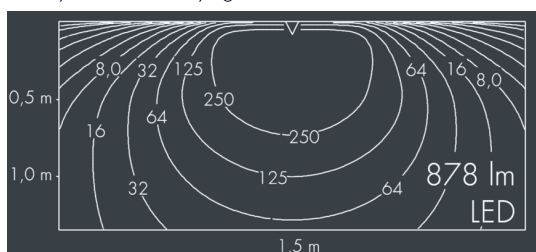

Ecoline Mini

8 767 166 109

9 × 1,8 W, 878 lm, 3000 K warm white, DALI,
wall washer 20° / 88°

L1 = 962 mm, L2 = 925 mm

Customized solutions and modifications are possible: Special RAL, DB or NCS colours as polyester powder coat, luminaires in 2700 K and other colour temperatures and versions for high ambient temperature.

Specification text

housing made of extruded aluminum and corrosion-resistant die-cast aluminum AlSi12, polyester powder coated by high-quality and UV-stabilized coating process, Colour: white RAL 9002, all exterior parts are stainless steel, polycarbonate cover, with partial frosting for uniform light diffraction, silicon gasket, wall arms: 2 elongated holes Ø 6.5 mm, spacing L2, tilt range: 220°, cable gland:

M16, with 1 m cable gland ÖLFLEX Robust 210 5G1, connecting terminal: 5 pole, highly efficient optics made of transparent thermoplastic for precise lighting tasks, integral, dimmable driver (DALI), CRI > 80, max 2 SDCM, service life L90/B10 > 50.000 h, Beam angle (FWHM): 20° / 88°, luminous flux: 878 lm, wattage: 16 W, delivered lumens 55 lm/W, protection type IP65, protection class I, impact resistance IK10, windage area 0,037 m², dimensions (L×H×W): 962 × 43 × 40 mm, weight 2.1 kg

Specification

Wattage	16 W	Beam angle (FWHM)	20° / 88°
Delivered lumens	55 lm/W	Housing colour	white RAL 9002
Light source	LED 3000 K	Power supply cable	Ø 5 – 9 mm
Color Rendering Index	CRI > 80	Protection type	IP65
Colour tolerance	max 2 SDCM	Protection class	I
Lifetime ta 25° C	L90/B10 > 50.000 h	Impact resistance	IK10
Control gear	DALI	Windage area	0,037m ²
Input voltage AC	220 – 240 V	Dimensions	962 × 43 × 40 mm
Input voltage DC	195 – 240 V	Weight	2,10 kg
Voltage protection	2 kV L/N 4 kV L/PE	Max. ambient temperature ta	50°
Luminaires per B16A / C16A	50 / 85		