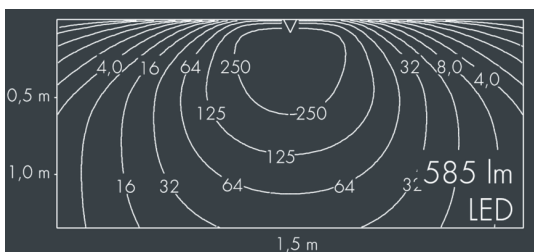

Ecoline Mini

8 767 066 209

6 × 1,8 W, 585 lm, 3000 K warm white, 1-10V, wall washer 20° / 88°

L₁ = 668 mm, L₂ = 631 mm

Customized solutions and modifications are possible: Special RAL, DB or NCS colours as polyester powder coat, luminaires in 2700 K and other colour temperatures and versions for high ambient temperature.

Specification text

housing made of extruded aluminum and corrosion-resistant die-cast aluminum AlSi12, polyester powder coated by high-quality and UV-stabilized coating process, Colour: white RAL 9002, all exterior parts are stainless steel, polycarbonate cover, with partial frosting for uniform light diffraction, silicon gasket, wall arms: 2 elongated holes Ø 6.5 mm, spacing L₂, tilt range: 220°, cable gland:

M16, with 1 m cable gland ÖLFLEX Robust 210 5G1, connecting terminal: 5 pole, highly efficient optics made of transparent thermoplastic for precise lighting tasks, integral driver (dimnable 1-10V), CRI > 80, max 2 SDCM, service life L₉₀/B₁₀ > 50.000 h, Beam angle (FWHM): 20° / 88°, luminous flux: 585 lm, wattage: 11 W, delivered lumens 53 lm/W, protection type IP65, protection class I, impact resistance IK10, windage area 0,025 m², dimensions (L×H×W): 668 × 43 × 40 mm, weight 1.5 kg

Specification

Wattage	11 W	Beam angle (FWHM)	20° / 88°
Delivered lumens	53 lm/W	Housing colour	white RAL 9002
Light source	LED 3000 K	Power supply cable	Ø 5 – 9 mm
Color Rendering Index	CRI > 80	Protection type	IP65
Colour tolerance	max 2 SDCM	Protection class	I
Lifetime ta 25° C	L ₉₀ /B ₁₀ > 50.000 h	Impact resistance	IK10
Control gear	1-10V	Windage area	0,025m ²
Input voltage AC	220 – 240 V	Dimensions	668 × 43 × 40 mm
Input voltage DC	195 – 240 V	Weight	1,50 kg
Voltage protection	2 kV L/N 4 kV L/PE	Max. ambient temperature ta	50°
Luminaires per B16A / C16A	50 / 85		