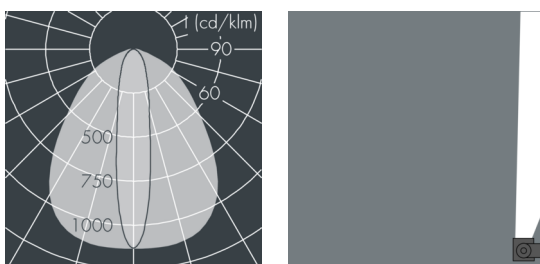

Ecoline Mini

8 767 066 209

6 × 1,8 W, 585 lm, 3000 K warm white, 1-10V, wall washer 20° / 88°

L₁ = 668 mm, L₂ = 631 mm

Customized solutions and modifications are possible: Special RAL, DB or NCS colours as polyester powder coat, luminaires in 2700 K and other colour temperatures and versions for high ambient temperature.

Specification text

housing made of extruded aluminum and corrosion-resistant die-cast aluminum AlSi12, polyester powder coated by high-quality and UV-stabilized coating process, Colour: white RAL 9002, all exterior parts are stainless steel, polycarbonate cover, with partial frosting for uniform light diffraction, silicon gasket, wall arms: 2 elongated holes Ø 6.5 mm, spacing L₂, tilt range: 220°, cable gland:

M16, with 1 m cable gland ÖLFLEX Robust 210 5G1, connecting terminal: 5 pole, highly efficient optics made of transparent thermoplastic for precise lighting tasks, integral driver (dimnable 1-10V), CRI > 80, max 2 SDCM, service life L₉₀/B₁₀ > 50.000 h, Beam angle (FWHM): 20° / 88°, luminous flux: 585 lm, wattage: 11 W, delivered lumens 53 lm/W, protection type IP65, protection class I, impact resistance IK10, windage area 0,025 m², dimensions (L×H×W): 668 × 43 × 40 mm, weight 1.5 kg

Specification

Wattage	11 W	Beam angle (FWHM)	20° / 88°
Delivered lumens	53 lm/W	Housing colour	white RAL 9002
Light source	LED 3000 K	Power supply cable	Ø 5 – 9 mm
Color Rendering Index	CRI > 80	Protection type	IP65
Colour tolerance	max 2 SDCM	Protection class	I
Lifetime ta 25° C	L ₉₀ /B ₁₀ > 50.000 h	Impact resistance	IK10
Control gear	1-10V	Windage area	0,025m ²
Input voltage AC	220 – 240 V	Dimensions	668 × 43 × 40 mm
Input voltage DC	195 – 240 V	Weight	1,50 kg
Voltage protection	2 kV L/N 4 kV L/PE	Max. ambient temperature ta	50°
Luminaires per B16A / C16A	50 / 85		