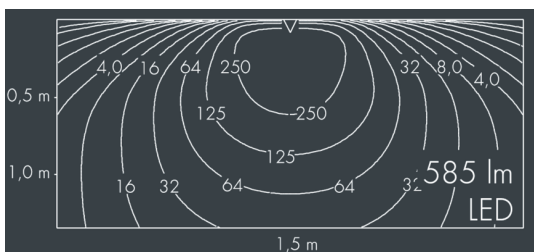

Ecoline Mini

8 767 066 109

6 × 1,8 W, 585 lm, 3000 K warm white, DALI, wall washer 20° / 88°

L₁ = 668 mm, L₂ = 631 mm

Customized solutions and modifications are possible: Special RAL, DB or NCS colours as polyester powder coat, luminaires in 2700 K and other colour temperatures and versions for high ambient temperature.

Specification text

housing made of extruded aluminum and corrosion-resistant die-cast aluminum AlSi12, polyester powder coated by high-quality and UV-stabilized coating process, Colour: white RAL 9002, all exterior parts are stainless steel, polycarbonate cover, with partial frosting for uniform light diffraction, silicon gasket, wall arms: 2 elongated holes Ø 6.5 mm, spacing L₂, tilt range: 220°, cable gland:

M16, with 1 m cable gland ÖLFLEX Robust 210 5G1, connecting terminal: 5 pole, highly efficient optics made of transparent thermoplastic for precise lighting tasks, integral, dimmable driver (DALI), CRI > 80, max 2 SDCM, service life L₉₀/B₁₀ > 50.000 h, Beam angle (FWHM): 20° / 88°, luminous flux: 585 lm, wattage: 11 W, delivered lumens 53 lm/W, protection type IP65, protection class I, impact resistance IK10, windage area 0,025 m², dimensions (L×H×W): 668 × 43 × 40 mm, weight 1.5 kg

Specification

Wattage	11 W	Beam angle (FWHM)	20° / 88°
Delivered lumens	53 lm/W	Housing colour	white RAL 9002
Light source	LED 3000 K	Power supply cable	Ø 5 – 9 mm
Color Rendering Index	CRI > 80	Protection type	IP65
Colour tolerance	max 2 SDCM	Protection class	I
Lifetime ta 25° C	L ₉₀ /B ₁₀ > 50.000 h	Impact resistance	IK10
Control gear	DALI	Windage area	0,025m ²
Input voltage AC	220 – 240 V	Dimensions	668 × 43 × 40 mm
Input voltage DC	195 – 240 V	Weight	1,50 kg
Voltage protection	2 kV L/N 4 kV L/PE	Max. ambient temperature ta	50°
Luminaires per B16A / C16A	50 / 85		