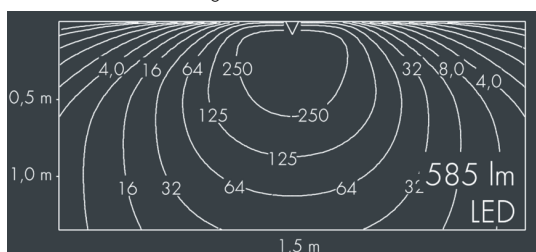

Ecoline Mini

8 767 046 209

6 × 1,8 W, 585 lm, 3000 K warm white, 1-10V,
wall washer 20° / 88°

L₁ = 668 mm, L₂ = 631 mm

Customized solutions and modifications are possible: Special RAL, DB or NCS colours as polyester powder coat, luminaires in 2700 K and other colour temperatures and versions for high ambient temperature.

M16, with 1 m cable gland ÖLFLEX Robust 210 5G1, connecting terminal: 5 pole, highly efficient optics made of transparent thermoplastic for precise lighting tasks, integral driver (dimnable 1-10V), CRI > 80, max 2 SDCM, service life L₉₀/B₁₀ > 50.000 h, Beam angle (FWHM): 20° / 88°, luminous flux: 585 lm, wattage: 11 W, delivered lumens 53 lm/W, protection type IP65, protection class I, impact resistance IK10, windage area 0,025 m², dimensions (L×H×W): 668 × 43 × 40 mm, weight 1.5 kg

Specification

Wattage	11 W	Beam angle (FWHM)	20° / 88°
Delivered lumens	53 lm/W	Housing colour	black RAL 7021
Light source	LED 3000 K	Power supply cable	Ø 5 – 9 mm
Color Rendering Index	CRI > 80	Protection type	IP65
Colour tolerance	max 2 SDCM	Protection class	I
Lifetime ta 25° C	L ₉₀ /B ₁₀ > 50.000 h	Impact resistance	IK10
Control gear	1-10V	Windage area	0,025m ²
Input voltage AC	220 – 240 V	Dimensions	668 × 43 × 40 mm
Input voltage DC	195 – 240 V	Weight	1,50 kg
Voltage protection	2 kV L/N 4 kV L/PE	Max. ambient temperature ta	50°
Luminaires per B16A / C16A	50 / 85		