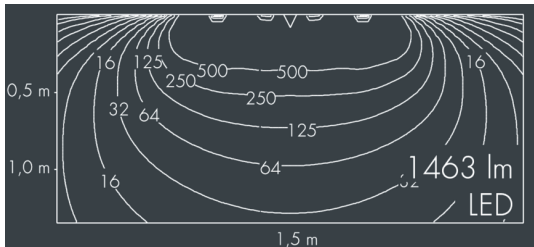

Ecoline Mini

8 766 356 209

15 × 1,8 W, 1463 lm, 3000 K warm white, 1-10V, wall washer 20° / 88°

L1 = 1550 mm, L2 = 1513 mm

Customized solutions and modifications are possible: Special RAL, DB or NCS colours as polyester powder coat, luminaires in 2700 K and other colour temperatures and versions for high ambient temperature.

Specification text

housing made of extruded aluminum and corrosion-resistant die-cast aluminum AlSi12, polyester powder coated by high-quality and UV-stabilized coating process, Colour: silver grey, all exterior parts are stainless steel, polycarbonate cover, with partial frosting for uniform light diffraction, silicon gasket, mounting flanges: 2 elongated holes Ø 6.5, spacing L2, tilt range: 220°, cable gland:

M16, with 1 m cable gland ÖLFLEX Robust 210 5G1, connecting terminal: 5 pole, highly efficient optics made of transparent thermoplastic for precise lighting tasks, integral driver (dimnable 1-10V), CRI > 80, max 2 SDCM, service life L90/B10 > 50.000 h, Beam angle (FWHM): 20° / 88°, luminous flux: 1463 lm, wattage: 26 W, delivered lumens 56 lm/W, protection type IP65, protection class I, impact resistance IK10, windage area 0,059 m², dimensions (L×H×W): 1550 × 43 × 40 mm, weight 3 kg

Wattage	26 W	Beam angle (FWHM)	20° / 88°
Delivered lumens	56 lm/W	Housing colour	silver grey
Light source	LED 3000 K	Power supply cable	Ø 5 – 9 mm
Color Rendering Index	CRI > 80	Protection type	IP65
Colour tolerance	max 2 SDCM	Protection class	I
Lifetime ta 25° C	L90/B10 > 50.000 h	Impact resistance	IK10
Control gear	1-10V	Windage area	0,059m ²
Input voltage AC	220 – 240 V	Dimensions	1550 × 43 × 40 mm
Input voltage DC	195 – 240 V	Weight	3,00 kg
Voltage protection	2 kV L/N 4 kV L/PE	Max. ambient temperature ta	50°
Luminaires per B16A / C16A	50 / 85		