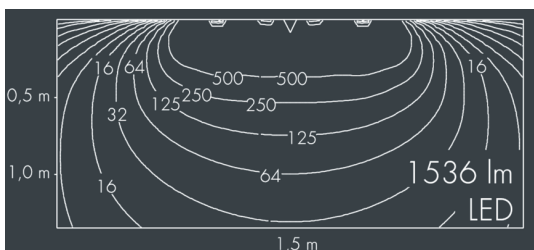

Ecoline Mini

8 766 355 209

15 × 1,8 W, 1536 lm, 4000 K neutral white, 1-10V, wall washer 20° / 88°

L1 = 1550 mm, L2 = 1513 mm

Customized solutions and modifications are possible: Special RAL, DB or NCS colours as polyester powder coat, luminaires in 2700 K and other colour temperatures and versions for high ambient temperature.

Specification text

housing made of extruded aluminum and corrosion-resistant die-cast aluminum AlSi12, polyester powder coated by high-quality and UV-stabilized coating process, Colour: silver grey, all exterior parts are stainless steel, polycarbonate cover, with partial frosting for uniform light diffraction, silicon gasket, mounting flanges: 2 elongated holes Ø 6.5, spacing L2, tilt range: 220°, cable gland:

M16, with 1 m cable gland ÖLFLEX Robust 210 5G1, connecting terminal: 5 pole, highly efficient optics made of transparent thermoplastic for precise lighting tasks, integral driver (dimnable 1-10V), CRI > 80, max 2 SDCM, service life L90/B10 > 50.000 h, Beam angle (FWHM): 20° / 88°, luminous flux: 1536 lm, wattage: 26 W, delivered lumens 59 lm/W, protection type IP65, protection class I, impact resistance IK10, windage area 0,059 m², dimensions (L×H×W): 1550 × 43 × 40 mm, weight 3 kg

Specification

Wattage	26 W	Beam angle (FWHM)	20° / 88°
Delivered lumens	59 lm/W	Housing colour	silver grey
Light source	LED 4000 K	Power supply cable	Ø 5 – 9 mm
Color Rendering Index	CRI > 80	Protection type	IP65
Colour tolerance	max 2 SDCM	Protection class	I
Lifetime ta 25° C	L90/B10 > 50.000 h	Impact resistance	IK10
Control gear	1-10V	Windage area	0,059m²
Input voltage AC	220 – 240 V	Dimensions	1550 × 43 × 40 mm
Input voltage DC	195 – 240 V	Weight	3,00 kg
Voltage protection	2 kV L/N 4 kV L/PE	Max. ambient temperature ta	50°
Luminaires per B16A / C16A	50 / 85		